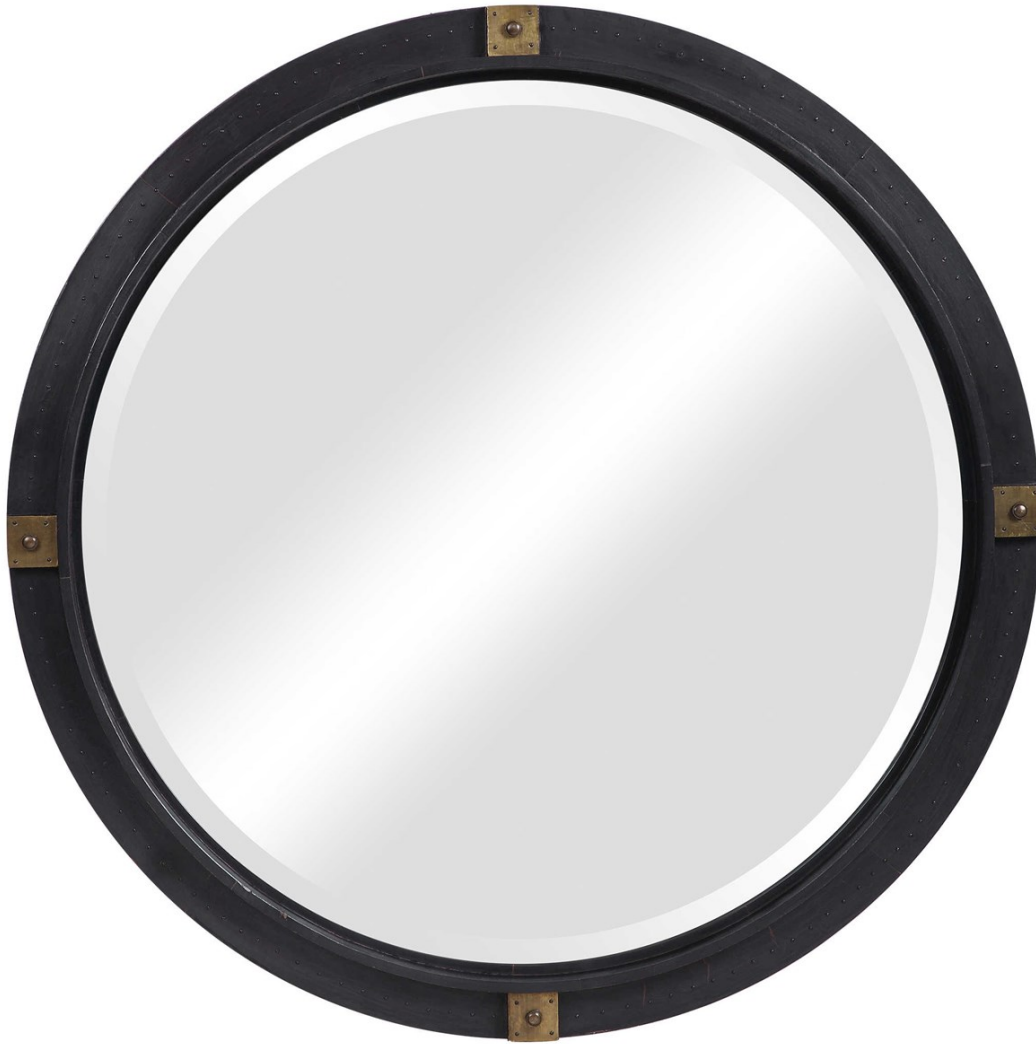

## TULL ROUND MIRROR

ITEM #09635

Heavily influenced by industrial style, this round mirror features a dark bronze copper sheet frame with nail head accents and antique brass rivet details. Mirror has a generous 1 1/4" bevel.

<b>Designer:</b>	0
<b>Dimensions:</b>	36 W X 36 H X 3 D (in)
<b>Weight:</b>	29
<b>Ship Via:</b>	Oversize
<b>UPC Number:</b>	792977096352