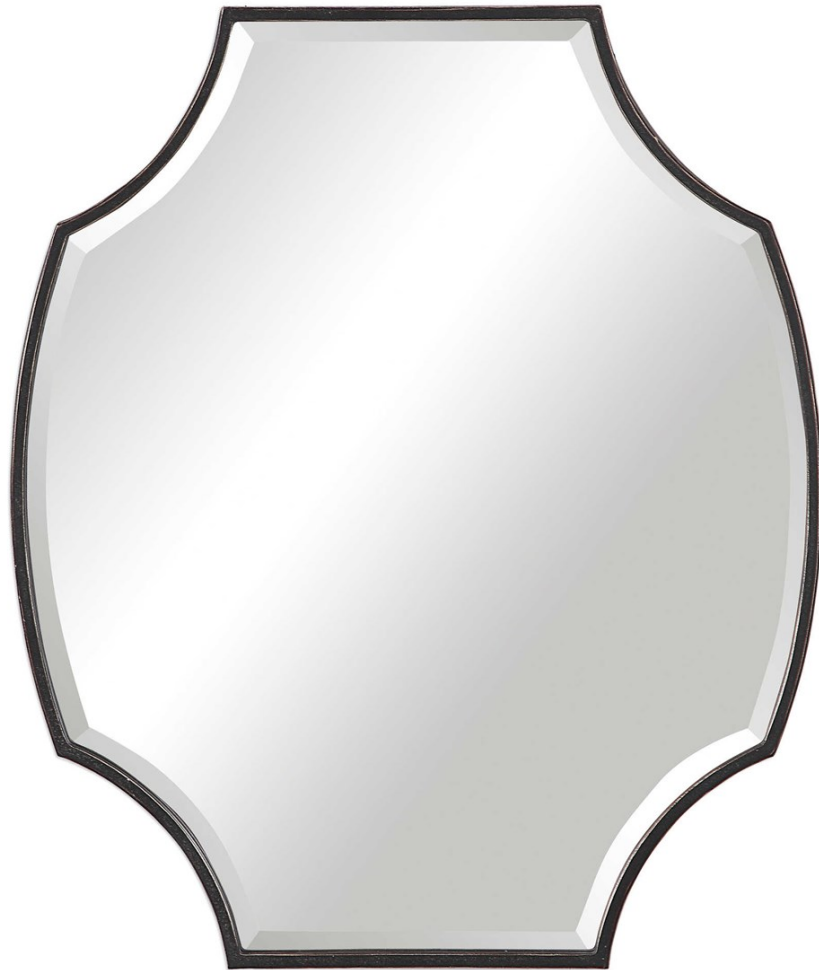

UTTERMOST

ULALIA MIRROR

ITEM #09526

This unique metal mirror features scalloped corner detailing, finished in a dark rustic bronze with gold highlights and an aged gray wash. A considerable 1 1/4" bevel surrounds the mirror.

Designer:	0
Dimensions:	31 W X 36 H X 2 D (in)
Weight:	26
Ship Via:	Small Parcel
UPC Number:	792977095263