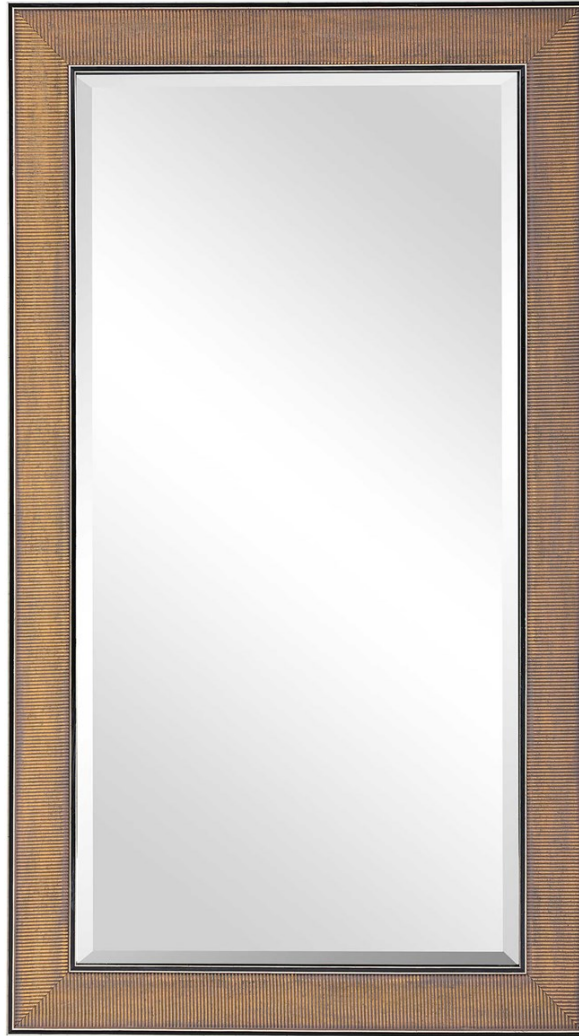

UTTERMOST

VALLES MIRROR

ITEM #09723

Art-deco influences are displayed in this design that features linear texture finished in antiqued gold with rust glaze paired with bold satin black and silver highlights. The beveled mirror may be hung horizontal or vertical.

Designer:	0
Dimensions:	26 W X 46 H X 1 D (in)
Weight:	30
Ship Via:	Oversize
UPC Number:	792977097236