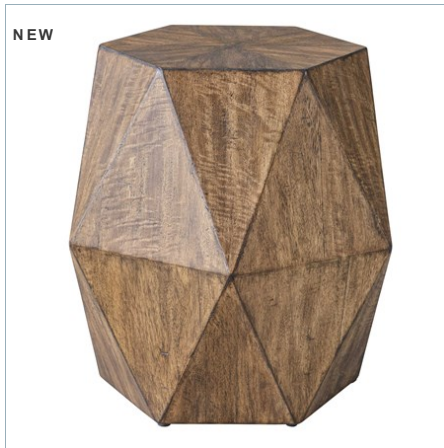

UTTERMOST

New

VOLKER ACCENT TABLE, WHITE

ITEM #25273

This unique geometric accent table features a sunburst top in mango veneer in a fresh white ceruse finish.

Designer:	0
Dimensions:	18 W X 18 H X 16 D (in)
Weight:	24
Ship Via:	Small Parcel
UPC Number:	792977252734

Complementary Items

VOLKER SIDE TABLE, WHITE

25164 | 19 W X 24 H X 17 D (IN)

VOLKER ACCENT TABLE, BLACK

25272 | 18 W X 18 H X 16 D (IN)

VOLKER SIDE TABLE, BLACK

25492 | 19 W X 24 H X 17 D (IN)

VOLKER SMALL COFFEE TABLE, BLACK

25491 | 40 W X 14 H X 37 D (IN)

VOLKER ACCENT TABLE, HONEY

25274 | 18 W X 18 H X 16 D (IN)

VOLKER COFFEE TABLE, BLACK

25832 | 50 W X 14 H X 50 D (IN)

VOLKER COFFEE TABLE, HONEY

25423 | 48 W X 18 H X 44 D (IN)

VOLKER COFFEE TABLE, WHITE

25163 | 50 W X 14 H X 45 D (IN)