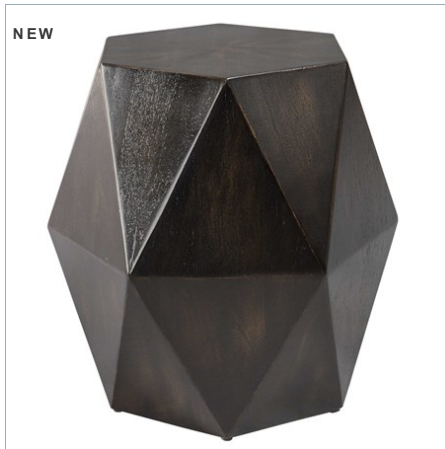

UTTERMOST

VOLKER COFFEE TABLE, WHITE

ITEM #25163

This unique geometric coffee table features a low profile, perfect for viewing the sunburst top in mango veneer in a fresh white ceruse finish.

Designer:	0
Dimensions:	50 W X 14 H X 45 D (in)
Weight:	84
Ship Via:	Motor Freight
UPC Number:	792977251638

Complementary Items

VOLKER SIDE TABLE, WHITE

25164 | 19 W X 24 H X 17 D (IN)

VOLKER ACCENT TABLE, WHITE

25273 | 18 W X 18 H X 16 D (IN)

VOLKER COFFEE TABLE, HONEY

25423 | 48 W X 18 H X 44 D (IN)

VOLKER ACCENT TABLE, HONEY

25274 | 18 W X 18 H X 16 D (IN)

VOLKER COFFEE TABLE, BLACK

25832 | 50 W X 14 H X 50 D (IN)

VOLKER SMALL COFFEE TABLE, BLACK

25491 | 40 W X 14 H X 37 D (IN)

VOLKER SIDE TABLE, BLACK

25492 | 19 W X 24 H X 17 D (IN)

VOLKER ACCENT TABLE, BLACK

25272 | 18 W X 18 H X 16 D (IN)