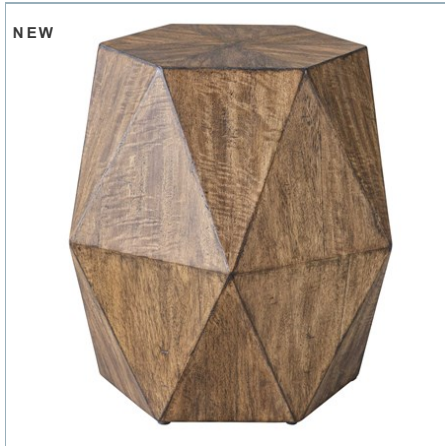

UTTERMOST

VOLKER SIDE TABLE, BLACK

ITEM #25492

This unique geometric table features a sunburst top in mango veneer with a worn black finish with natural distressing, rubbed to reveal honey undertones.

Designer:	0
Dimensions:	19 W X 24 H X 17 D (in)
Weight:	28
Ship Via:	Small Parcel
UPC Number:	792977254929

Complementary Items

VOLKER SMALL COFFEE TABLE, BLACK
25491 | 40 W X 14 H X 37 D (IN)

VOLKER SIDE TABLE, WHITE
25164 | 19 W X 24 H X 17 D (IN)

VOLKER ACCENT TABLE, BLACK
25272 | 18 W X 18 H X 16 D (IN)

VOLKER ACCENT TABLE, WHITE
25273 | 18 W X 18 H X 16 D (IN)

VOLKER ACCENT TABLE, HONEY
25274 | 18 W X 18 H X 16 D (IN)

VOLKER COFFEE TABLE, BLACK
25832 | 50 W X 14 H X 50 D (IN)

VOLKER COFFEE TABLE, HONEY
25423 | 48 W X 18 H X 44 D (IN)

VOLKER COFFEE TABLE, WHITE
25163 | 50 W X 14 H X 45 D (IN)