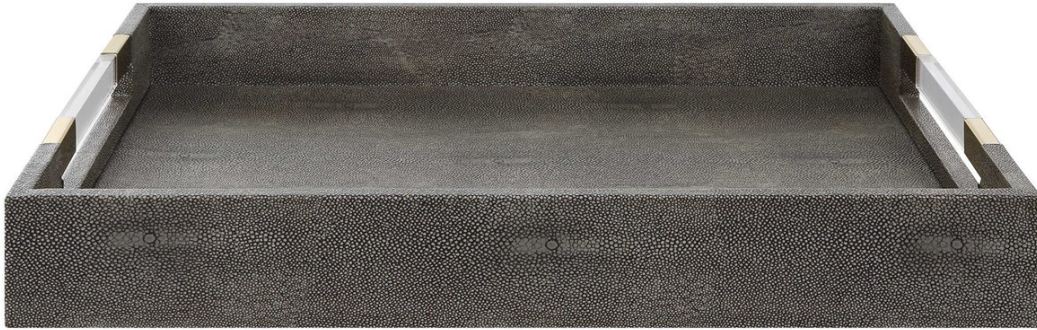

UTTERMOST

WESSEX TRAY, GRAY

ITEM #17996

Tray is covered in an elegant gray faux shagreen with clear acrylic handles and aged gold accents.

Designer:	0
Dimensions:	19 W X 3 H X 14 D (in)
Weight:	6
Ship Via:	Small Parcel
UPC Number:	792977179963