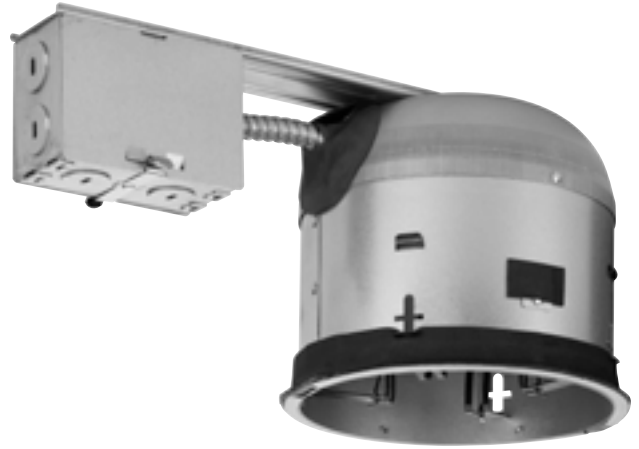

## P1871-LED-001 6" Shallow Remodel LED Housing

6-Inch Shallow Recessed Remodel LED Housing

**Category:** Recessed-Housing

**Finish:** Unfinished (No Finish)

**Construction:** Steel Housing

Length: 11-15/16 in

Depth: 7-1/8 in

Height: 5-1/2 in

MOUNTING	ELECTRICAL	LAMPING	ADDITIONAL INFORMATION
ceiling joists, or in suspended ceilings	6 inches of wire supplied 120 VAC	LED or LED equivalent	cCSAus Damp Location Listed 1-year Limited Warranty