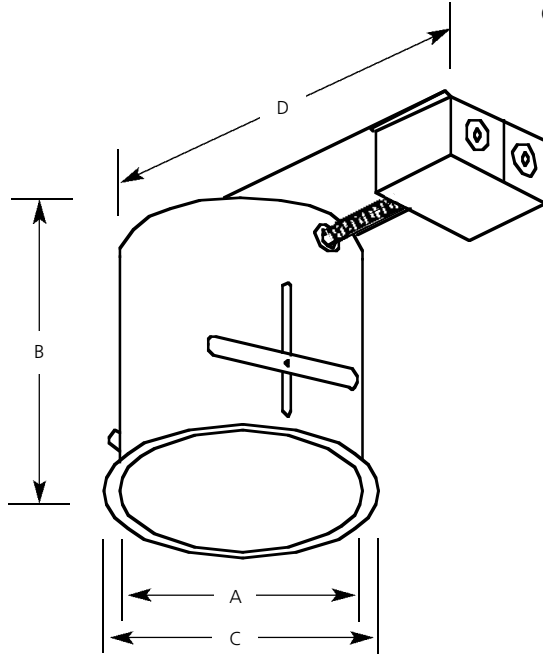

Incandescent

6" Remodel Housing IC & Non-IC

Recessed

Type _____

P187-TG

Catalog No.	Lamping	Dimensions (Inches)			
		A	B	C	D
P187-TG	See Trim Specifications	6-1/2	7-1/2	7-1/8	15-1/2
		Ceiling Opening 6-5/8			

Specifications:

Wiring

- 1/2" Knock outs
- Grounding pigtail

Construction

- Housing adjusts from 1/2" to 1-1/2" thick ceilings
- Galvanized steel construction
- Porcelain socket with nickel-plated brass screw shell
- Socket can be used as work light
- Adjustable slide bars lock unit securely to ceiling

Labeling

- IC & Non-IC listed
- UL-CUL listed for damp location and feed-through wiring (2in, 2out, 12ga.)
- Approved for use in new York city per calendar #40330

Lamp/Trim

- Trim mounted socket for optimum performance
- Trim-Lok® action forces trim to fit snugly against the ceiling