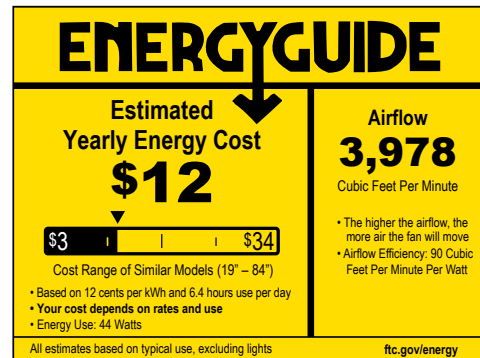

Dimensions:

Diameter: 54 in
Height: 19-1/4 in

Clear Seeded glass Shade
Width: 10-1/2 in
Height: 4-1/2 in