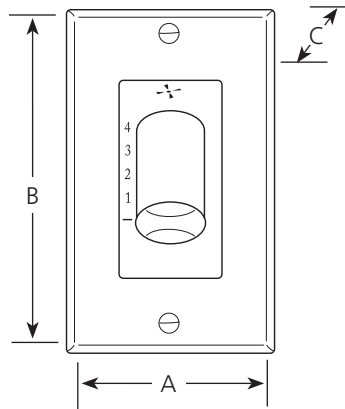

Type \_\_\_\_\_

-30

P2613

**Finish**

| Catalog No. | Finish | Dimensions (Inches) |       |       |
|-------------|--------|---------------------|-------|-------|
|             |        | A                   | B     | C     |
| P2613       | White  | 2-3/4               | 4-1/2 | 1-1/2 |

**Specifications:**

General

- Four-speed fan wall control
- Speeds: 1=Fastest, 4= slowest
- Not for use with multiple fans

Mounting

- Switchplate cover included

Labeling

- UL-CUL listed