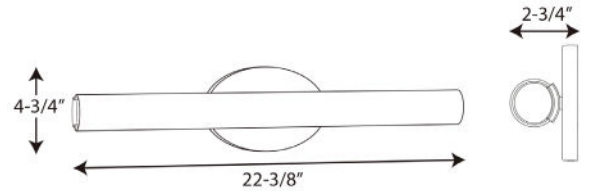

Parallel LED

 Wall Mounted • Damp Location Listed **PROGRESS LED**

Description:

You will adore the sophisticated style of this linear bath light. This light fixture features a crisp opal glass diffuser with a modern silhouette. The diffuser pairs with a simple metal canopy for an understated, elegant design.

Specifications:

- Etched White glass Cylindrical Shade
- This light fixture features a crisp opal glass diffuser with a modern silhouette.
- The diffuser pairs with a simple metal canopy for an understated, elegant design.
- You will adore the sophisticated style of this linear bath light.
- Ideal for any bathroom.
- Perfect for mid-century modern, transitional, modern, and contemporary settings.
- Measures 22-3/8-inch width by 4-3/4-inch height.
- Uses an integrated LED (36w).
- Compatible with many Triac/ELV dimmers (see dimming controls)
- Includes installation instructions and mounting hardware.
- Progress Lighting products are designed for exceptional quality, reliability, and functionality.
- Dimmable to 10% brightness (See Dimming Notes)
- Canopy covers a standard 4" recessed outlet box: 7 in W., 4.75 in ht., 0.625 in depth
- Mounting backplate for outlet box included
- 6 in of wire supplied
- Americans With Disabilities Act (ADA) compliant

P300183-012-30

Dimensions:

Width: 22-3/8 in
 Height: 4-3/4 in
 Depth: 2-3/4 in
 H/CTR: 2-3/8 in (glass facing up)

Etched White glass Cylindrical Shade
 Width: 22-1/4 in
 Height: 2 in

P300183-012-30

Dimming Notes: