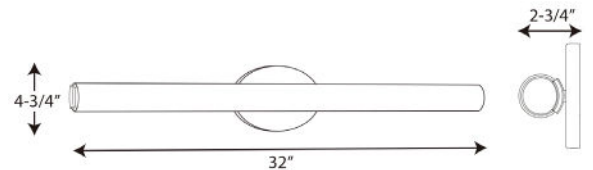

Parallel LED

 Wall Mounted • Damp Location Listed **PROGRESS LED**

Description:

You will adore the sophisticated style of this linear bath light. This light fixture features a crisp opal glass diffuser with a modern silhouette. The diffuser pairs with a simple metal canopy for an understated, elegant design.

Specifications:

- Etched White glass Cylindrical Shade
- This light fixture features a crisp opal glass diffuser with a modern silhouette.
- The diffuser pairs with a simple metal canopy for an understated, elegant design.
- You will adore the sophisticated style of this linear bath light.
- Ideal for any bathroom.
- Perfect for mid-century modern, transitional, modern, and contemporary settings.
- Measures 32-inch width by 4-3/4-inch height.
- Uses an integrated LED (53w).
- Compatible with many Triac/ELV dimmers (see dimming controls)
- Includes installation instructions and mounting hardware.
- Progress Lighting products are designed for exceptional quality, reliability, and functionality.
- Dimmable to 10% brightness (See Dimming Notes)
- Canopy covers a standard 4" recessed outlet box: 7 in W., 4.75 in ht., 0.625 in depth
- Mounting backplate for outlet box included
- 6 in of wire supplied
- Americans With Disabilities Act (ADA) compliant

P300184-012-30

Dimensions:

Width: 32 in
 Height: 4-3/4 in
 Depth: 2-3/4 in
 H/CTR: 2-3/8 in (glass facing up)

Etched White glass Cylindrical Shade
 Width: 31-7/8 in
 Height: 2 in

P300184-012-30

Dimming Notes: