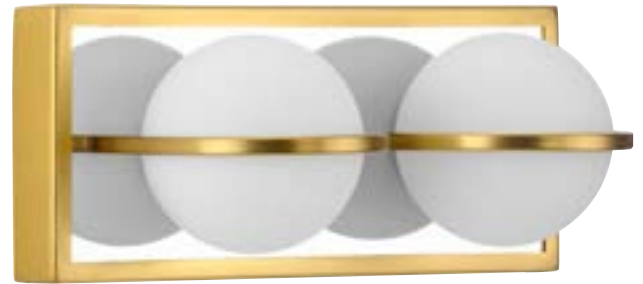

Pearl LED

Wall Mounted • Damp Location Listed PROGRESS LED

Description:

Pearl LED Collection 2-Light Satin Brass Opal Glass LED Modern Wall Light

Specifications:

- Opal Glass Globe
- Dimmable to 10% brightness (See Dimming Notes)
- Canopy covers a standard 4" recessed outlet box: 12.05 in W., 5 in ht., 1.25 in depth
- Mounting backplate for outlet box included
- 6 in of wire supplied

P300311-012-30

Dimensions:

Length: 12.05 in
Extends: 5-1/2 in
Height: 5 in
H/CTR: 2-1/2 (glass facing up)

Opal Glass Globe
Width: 4 in
Height: 4 in

P300311-012-30

Dimming Notes:

P300311-012-30 is designed to be compatible with many ELV controls.