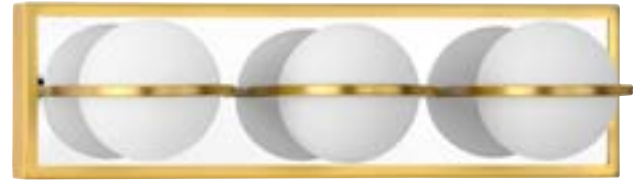

Pearl LED

Wall Mounted • Damp Location Listed **PROGRESS LED**

Description:

Pearl LED Collection 3-Light Satin Brass Opal Glass LED Modern Bath Vanity Light

Specifications:

- Opal Glass Globe
- Dimmable to 10% brightness (See Dimming Notes)
- Canopy covers a standard 4" recessed outlet box: 18 in W., 5 in ht., 1.25 in depth
- Mounting backplate for outlet box included
- 6 in of wire supplied

P300312-012-30

Dimensions:

Length: 18 in
Extends: 5-1/2 in
Height: 5 in
H/CTR: 2-1/2 (glass facing up)

Opal Glass Globe
Width: 4 in
Height: 4 in

P300312-012-30

Dimming Notes:

P300312-012-30 is designed to be compatible with many ELV controls.