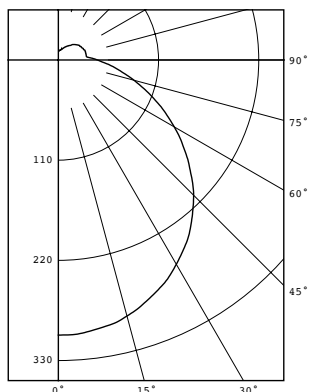

ONE-LIGHT FLUSH MOUNT

Ceiling mounted • Damp location listed

Photometrics:

P350056-009-30

ELECTRICAL DATA	P350056-009-30
Input Voltage	120 V
Input Frequency	60 Hz
Input Current	0.198 A
Input Power	24
Power Factor	
THD	<20%
FCC	FCC Title 47, Part 15, Class B
Operating Temperature	-30 °C to 30 °C
Dimming	Yes*

*See Dimming Notes for more information

P350056-009-30

LED Light Engine: 3000 K 90+
System Wattage: 24
Fixture delivered lumens: 1144
Fixture Efficacy: 48.9
Spacing Criteria: 1.28

CANDELA DISTRIBUTION

DEG	CANDELA	LUMENS
0	302	
5	301	29
15	291	82
25	272	125
35	245	153
45	210	162
55	168	151
65	126	125
75	86	91
85	55	60
90	43	
95	33	38
105	31	33
115	30	30
125	28	25
135	24	19
145	19	12
155	15	7
165	12	3
175	10	1
180	10	

ZONAL LUMEN SUMMARY

ZONE	LUMENS	%FIXT
0-30	236	20.6
0-40	389	34.0
0-60	702	61.3
0-90	977	85.4
90-120	100	8.8
90-130	125	10.9
90-150	156	13.6
90-180	167	14.6
0-180	1144	100.0

Test 17.00222 Test Date 01/24/17