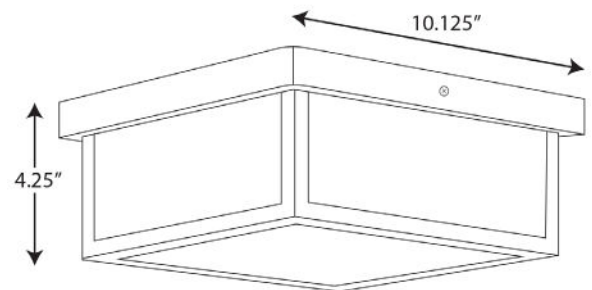

### Specifications:

- Etched glass Shade
- A beautiful etched glass shade rests within the frame for a design sure to brighten any space with its fresh, elegant demeanor.
- A square, brushed nickel frame attaches to a minimalist ceiling plate.
- Foster a sophisticated atmosphere with this contemporary flush mount.
- Ideal for any hallway, foyer, stairway, or kitchen.
- Perfect for transitional, modern, farmhouse, Craftsman, and contemporary settings.
- Measures 10-1/8-inch width by 4-1/4-inch height.
- Uses one LED module (17w).
- Compatible with many Triac/ELV dimmers (see dimming controls)
- Includes installation instructions and mounting hardware.
- Progress Lighting products are designed for exceptional quality, reliability, and functionality.
- Dimmable to 10% brightness (See Dimming Notes)
- Ceiling Pan covers a standard 4" recessed outlet box: 10.125 in W., 1 in ht., 10.125 in depth
- Mounting backplate for outlet box included
- 6 in of wire supplied

### Dimensions:

Square: 10-1/8 in  
Height: 4-1/4 in

Etched glass Shade  
Width: 8-7/16 in  
Height: 3-3/16 in

**Dimming Notes:**

---

P350114-009-30 is designed to be compatible with many Triac/ELV controls.