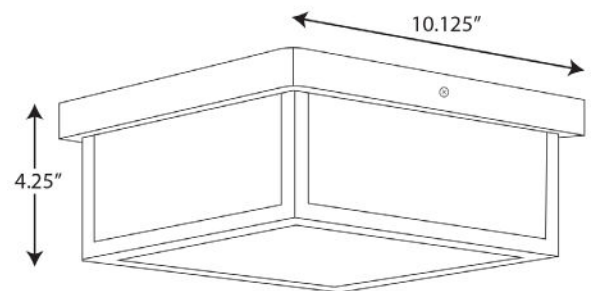

### Specifications:

- Etched glass Shade
- A beautiful etched glass shade rests within the frame for a design sure to brighten any space with its fresh, elegant demeanor.
- A square, black frame attaches to a minimalist ceiling plate.
- Foster a sophisticated atmosphere with this contemporary flush mount.
- Ideal for any hallway, foyer, stairway, or kitchen.
- Perfect for transitional, modern, farmhouse, Craftsman, and contemporary settings.
- Measures 10-1/8-inch width by 4-1/4-inch height.
- Uses one LED module (17w).
- Compatible with many Triac/ELV dimmers (see dimming controls)
- Includes installation instructions and mounting hardware.
- Progress Lighting products are designed for exceptional quality, reliability, and functionality.
- Dimmable to 10% brightness (See Dimming Notes)
- Ceiling Pan covers a standard 4" recessed outlet box: 10.125 in W., 1 in ht., 10.125 in depth
- Mounting backplate for outlet box included
- 6 in of wire supplied

### Dimensions:

Square: 10-1/8 in  
Height: 4-1/4 in

Etched glass Shade  
Width: 8-7/8 in  
Height: 0-1/8 in