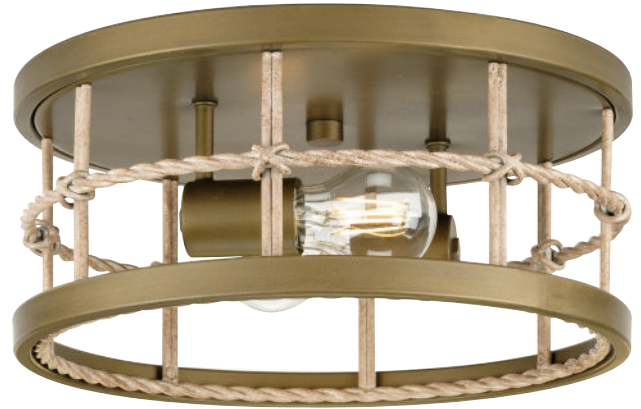

## P350241-161 Lattimore

Lattimore Collection 13 in. Two-Light Aged Brass Coastal Flush Mount

**Category:** Close-to-Ceiling

**Finish:** Aged Brass (Painted) with Weathered Rattan accent

**Construction:** Steel Construction

Diameter: 13 in  
Height: 5-3/4 in

| MOUNTING   | ELECTRICAL                | LAMPING   | ADDITIONAL INFORMATION      |
|--|---------------------------|---|-----------------------------|
| Ceiling mounted  | 6 inches of wire supplied | (2) Medium Base (E26) Socket  | cETLus Damp Location Listed |
| 1/8 IP mounting plate for outlet box included                                      | 120 VAC                   | Lamp Type A19   | 1-year Limited Warranty     |
| Ceiling Pan covers a standard 4" recessed outlet box: 13" W., 0.75" ht., 13" depth |                           | Incandescent: 60-watt MAX per socket<br>LED: 12.5-watt MAX per socket |                             |
|  |                           | Fully dimmable with dimmable bulbs                                    |                             |