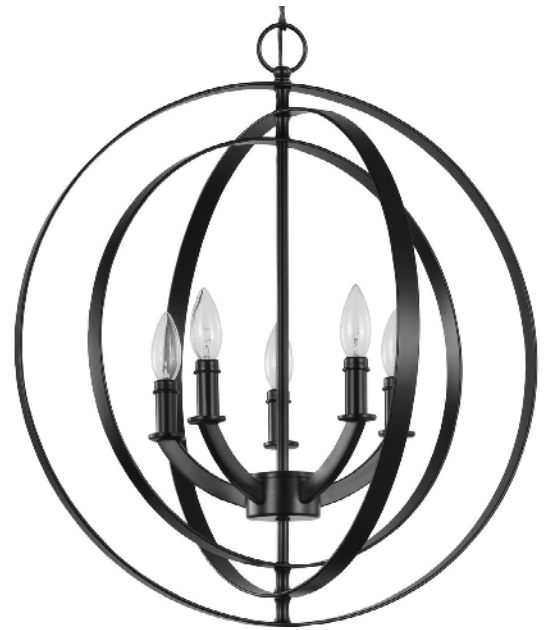

DATE: _____ TYPE: _____

NAME: _____

PROJECT: _____

Incandescent

P3841-31

Equinox

Inspired by astronomy, you will love the ethereal design experience in this elegant pendant. Divine concentric rings pivot for an otherworldly demenaor. The smooth, stunning light bases and rings are coated in a gorgeous black finish.

- Divine concentric rings pivot for an otherworldly demenaor.
- The smooth, stunning light bases and rings are coated in a gorgeous black finish.
- Inspired by astronomy, you will love the ethereal design experience in this elegant pendant.
- Ideal for any dining room, kitchen, or foyer.
- Perfect for mid-century modern, transitional, modern, coastal, contemporary, and luxury settings.
- Measures 22-inch width by 24.38-inch height.
- Uses five candelabra base bulbs that are sold separately (60w max - LED, CFL, halogen, or incandescent).
- Able to be fully dimmable with dimmable bulbs.
- Includes installation instructions and mounting hardware.
- Progress Lighting products are designed for exceptional quality, reliability, and functionality.

Category: Pendants

Finish: Black (Painted)

Construction: Steel Construction

Diameter: 22"
Height: 24-3/8"
Overall Ht. W/Chain: 99-1/2"

MOUNTING	ELECTRICAL	LAMPING	ADDITIONAL INFORMATION
Ceiling chain mounted Mounting 1/8 IP Mounting Plate for outlet box included Six feet of 9 gauge chain supplied Canopy covers a standard 4" octagonal recessed outlet box Canopy: 5.5" W., 1.5" ht., 5.5" depth	Pre-wired 15 feet of wire supplied 120 V	Quantity: Five 60w max. Candelabra Base or LED equivalent E12 base Phenolic sockets	cULus Dry location listed 1-year Limited Warranty