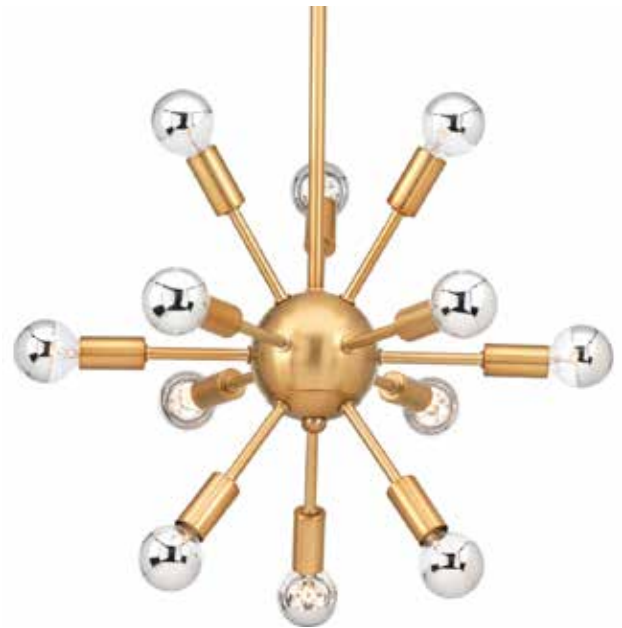

DATE: _____ TYPE: _____

NAME: _____

PROJECT: _____

Incandescent

P400040-109

Ion

Featuring a Brushed Bronze finish, these Space-Age inspired chandeliers boast twelve lights, each extending to support a single candelabra lamp. Additionally, Ion chandeliers are stunning for mid-Century inspired interiors. This fixture is part of our Design Series collections and pairs nicely with our Elevate Collection.

- Brushed Bronze finish.
- Space-Age inspired.
- Features twelve lights that can take on multiple looks with a variety of lamps.
- Pairs well with Elevate collection for stunning mid-Century inspired interiors.
- 45 degree swivel for installation on sloped ceilings.

Category: Chandeliers

Finish: Brushed Bronze (Painted)

Construction: Steel construction

Diameter: 14-1/8"
Height: 22"
Overall Ht. W/Stem: 76"

MOUNTING	ELECTRICAL	LAMPING	ADDITIONAL INFORMATION
Ceiling mounted Mounting strap for outlet box included One 6", four 12" lengths of stem included Canopy covers a standard 4" octagonal recessed outlet box 5.1875" W., 0.75" depth	Pre-wired 15 feet of wire supplied 120 V	Quantity: Twelve 25w max. Candelabra Base E12 base phenolic socket	cULus Dry location listed 1 year warranty