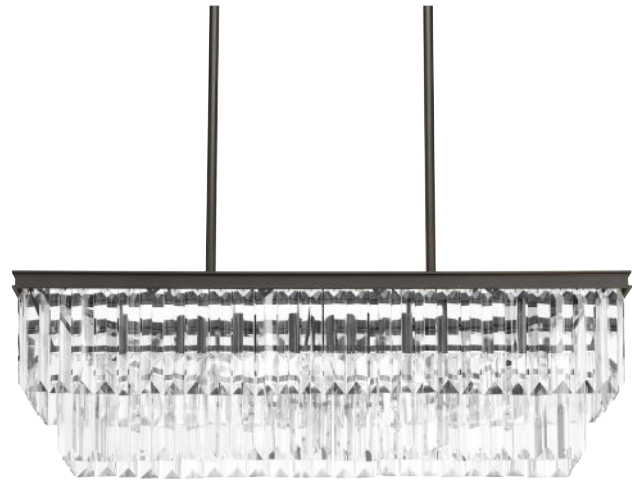

# P400101-020

## Glimmer

Glimmer fits the definition of livable luxury with elements that sparkle to create an instant statement within the home. Prismatic glass four-light square linear chandelier is supported by an architecturally- styled frame in Silver Ridge finish. The cascade of faceted linear glass deliver a sleek silhouette to any room.

- Elements that sparkle create an instant statement within the home
- Glimmer is the definition of livable luxury
- Antique Bronze finish
- This contemporary interpretation features clear glass ornaments and is ideal for a variety of interior settings
- Island fixture uses four 60 watt max. medium base lamps (sold separately)
- Create an instant statement within the home for luxe, transitional and traditional interiors
- Progress Lighting Design Series, a collection offering fashionable styles and affordable luxury
- Ideal for welcoming guests and visitors in a foyer or entryway, as well as in dining room or traditional living room settings.

**Category:** Chandeliers

**Finish:** Antique Bronze (painted)

**Construction:** Steel Construction

**Width:** 33-7/8"  
**Height:** 11"  
**Depth:** 11-1/2"  
**Overall Ht. W/Stem:** 76"

MOUNTING	ELECTRICAL	LAMPING	ADDITIONAL INFORMATION
Hanging mounted  Mounting strap for outlet box included  Six links of 9 gauge chain supplied  Two 6", eight 12" lengths of stem included  Canopy covers a standard 4" octagonal recessed outlet box  16.625" W., 0.625" ht., 4.625" depth	15 feet of wire supplied  120 V	Quantity:  Four 60w max. Medium Base  E26 base	cETLus Dry location listed  1 year limited warranty