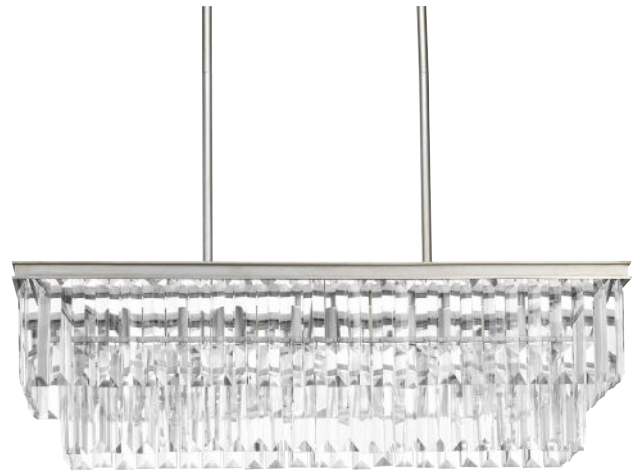

DATE: _____ TYPE: _____

NAME: _____

PROJECT: _____

Incandescent

P400101-134

Glimmer

Glimmer fits the definition of livable luxury with elements that sparkle to create an instant statement within the home. Prismatic glass Prismatic glass four-light square linear chandelier is supported by an architecturally-styled frame in Antique Bronze finish. The cascade of faceted linear glass deliver a sleek silhouette to any room.

- Elements that sparkle create an instant statement within the home
- Glimmer is the definition of livable luxury
- Silver Ridge finish
- This contemporary interpretation features clear glass ornaments and is ideal for a variety of interior settings
- Island fixture uses four 60 watt max. medium base lamps (sold separately)
- Create an instant statement within the home for luxe, transitional and traditional interiors
- Progress Lighting Design Series, a collection offering fashionable styles and affordable luxury
- Ideal for welcoming guests and visitors in a foyer or entryway, as well as in dining room or traditional living room settings.

Category: Chandeliers

Finish: Silver Ridge (painted)

Construction: Steel Construction

Width: 33-7/8"
Height: 11"
Depth: 11-1/2"
Overall Ht. W/Stem: 76"

MOUNTING	ELECTRICAL	LAMPING	ADDITIONAL INFORMATION
Hanging mounted Mounting strap for outlet box included Six links of 9 gauge chain supplied Two 6", eight 12" lengths of stem included Canopy covers a standard 4" octagonal recessed outlet box 16.625" W., 0.625" ht., 4.625" depth	15 feet of wire supplied 120 V	Quantity: Four 60w max. Medium Base E26 base	cETLus Dry location listed 1 year limited warranty