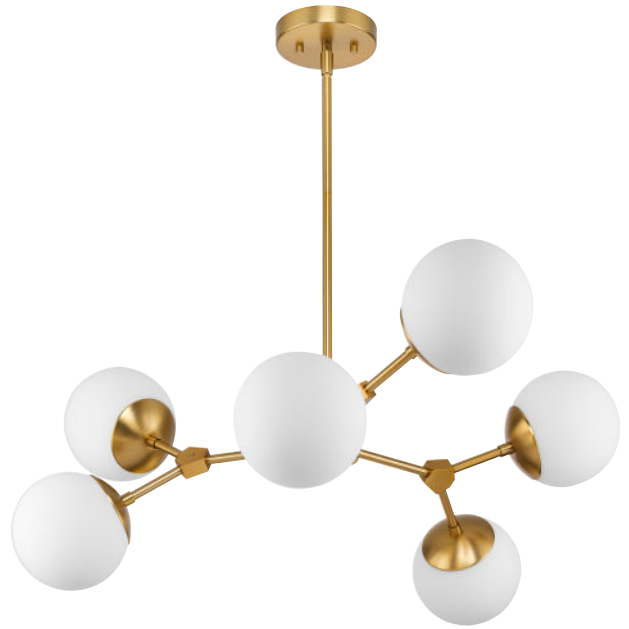

## P400308-109 Haas

Haas Collection Six-Light Brushed Bronze Mid-Century Modern Chandelier

**Category:** Chandeliers  
**Finish:** Brushed Bronze (Painted)  
**Construction:** Steel Construction  
**Glass/Shade:** Etched Opal Glass Round

Diameter: 33-1/2 in  
Height: 12-1/2 in  
Overall Ht. W/Stem: 62-1/2 in

Etched Opal Glass Round  
Width: 6 in  
Height: 5-1/2 in

MOUNTING	ELECTRICAL	LAMPING	ADDITIONAL INFORMATION
Ceiling Stem	10 feet of wire supplied	(6) Candelabra Base (E12) Socket	cULus Dry Location Listed
Mounting plate for outlet box included	120 VAC	Lamp Type G16.5	1-year Limited Warranty
One 6", four 12" lengths of stem included		Incandescent: 60-watt MAX per socket LED: 12.5-watt MAX per socket	
Canopy covers a standard 4" recessed outlet box: 5.12" W., 0.87" ht., 5.12" depth		Fully dimmable with dimmable bulbs	