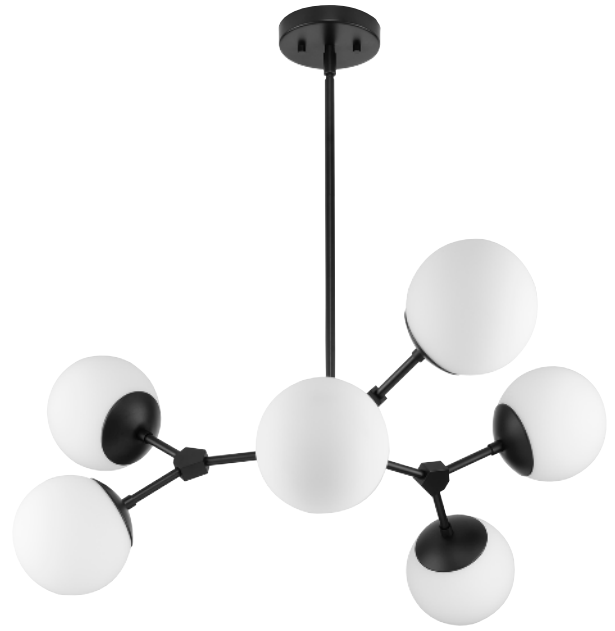

Project: _____

Fixture Type: _____

Location: _____

Contact: _____

P400308-31M

Haas

Haas Collection Six-Light Matte Black Mid-Century Modern Chandelier

Category: Chandeliers
Finish: Matte Black (Painted)
Construction: Steel Construction
Glass/Shade: Etched Opal Glass Round

Diameter: 33-1/2 in
Height: 12-1/2 in
Overall Ht. W/Stem: 62-1/2 in

Etched Opal Glass Round
Width: 6 in
Height: 5-1/2 in

MOUNTING	ELECTRICAL	LAMPING	ADDITIONAL INFORMATION
Ceiling Stem	10 feet of wire supplied	(6) Candelabra Base (E12) Socket	cULus Dry Location Listed
Mounting plate for outlet box included	120 VAC	Lamp Type G16.5	1-year Limited Warranty
One 6", four 12" lengths of stem included		Incandescent: 60-watt MAX per socket LED: 12.5-watt MAX per socket	
Canopy covers a standard 4" recessed outlet box: 5.12" W., 0.87" ht., 5.12" depth		Fully dimmable with dimmable bulbs	