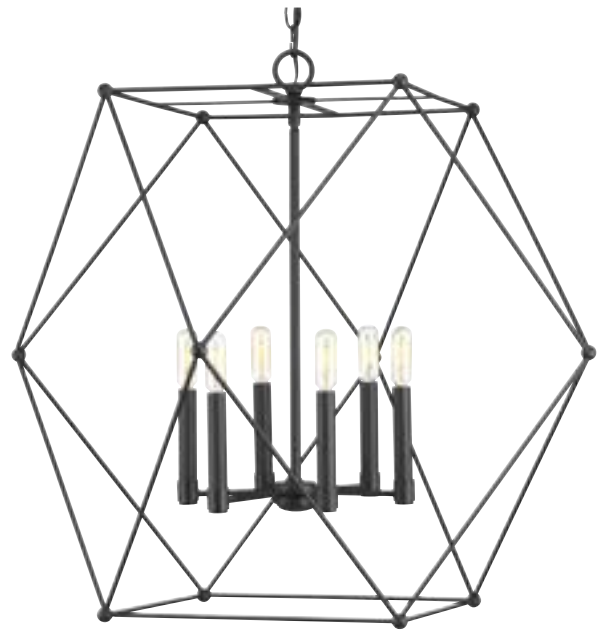

# P500084-031

## Spatial

Spatial showcases a modern form that complements Urban Industrial and Bohemian styles. Overscaled geometric frames feature designs inspired by metal trusses and the art of engineering. A Matte Black finish is highlighted by clear globe shades or open candles. Chandelier and pendant options are ideal for foyers and entryways, while vanity fixtures complement modern spa-like bath suites

- Spatial showcases a modern form that complements Urban Industrial and Bohemian styles
- Overscaled geometric frames feature designs inspired by metal trusses and the art of engineering
- A Matte Black finish is highlighted by clear globe shades
- Uses six 60-watt max. G16.5 candelabra base bulb (sold separately)
- Progress Lighting Design Series, a collection offering fashionable styles and affordable luxury
- Can be displayed singularly or in groupings of two or more in a variety of spaces

**Category:** Pendants

**Finish:** Black (painted)

**Construction:** Steel construction

**Diameter: 28"**  
**Height: 26"**  
**Overall Ht. W/Chain: 101"**

MOUNTING	ELECTRICAL	LAMPING	ADDITIONAL INFORMATION
Hanging mounted Mounting strap for outlet box included Six feet of 9 gauge chain supplied Canopy covers a standard 4" octagonal recessed outlet box 5" W., 0.75" ht., 5" depth	15 feet of wire supplied 120 V	Quantity: Six 60w max. candelabra E12 base	cETLus Dry location listed 1 year limited warranty