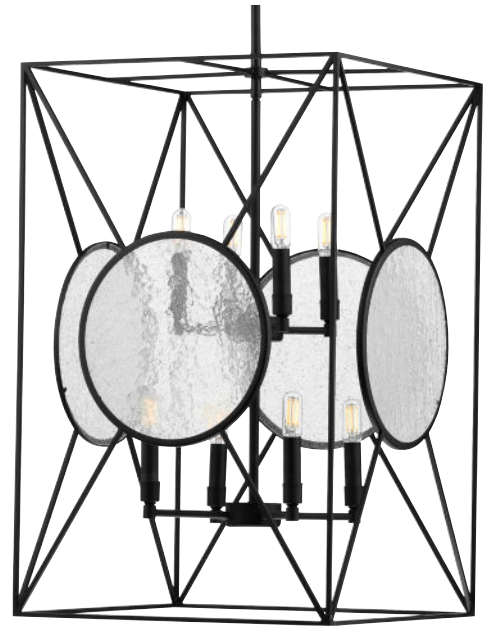

Project: _____

Fixture Type: _____

Location: _____

Contact: _____

P500232-031 Cumberland

Experience the sense of shelter, warmth, and protection offered by the mountain modern glow of this foyer light. Let wandering eyes hungry for a satisfying lighting experience satiate their appetites as their gaze feasts upon the artistic yet playful tic-tac-toe pattern intricately weaved into the matte black frame. Signature seeded glass panes fosters a gazing window design that grants the light fixture a rustic, modern cabin vibe.

- Signature seeded glass panes fosters a gazing window design that grants the light fixture a rustic, modern cabin vibe.
- Let wandering eyes hungry for a satisfying lighting experience satiate their appetites as their gaze feasts upon the artistic yet playful tic-tac-toe pattern intricately weaved into the matte black frame.
- Experience the sense of shelter, warmth, and protection offered by the mountain modern glow of this foyer light.
- Ideal for any foyer, dining room, or kitchen.
- Measures 16-7/8-inch width by 27-5/8-inch height.
- Uses eight candelabra base bulbs that are sold separately (60w max - LED or incandescent).
- Able to be fully dimmable with dimmable bulbs.
- Includes installation instructions and mounting hardware.
- Progress Lighting products are designed for exceptional quality, reliability, and functionality.

Category: Hall & Foyer
Finish: Matte Black (Painted)
Construction: Steel Construction
Glass/Shade: Clear seeded glass Round Panel

Square: 16-7/8 in
Height: 27-5/8 in
Overall Ht. W/Chain: 94 in

Clear seeded glass Round Panel
Width: 10-1/16 in
Height: 10-1/16 in