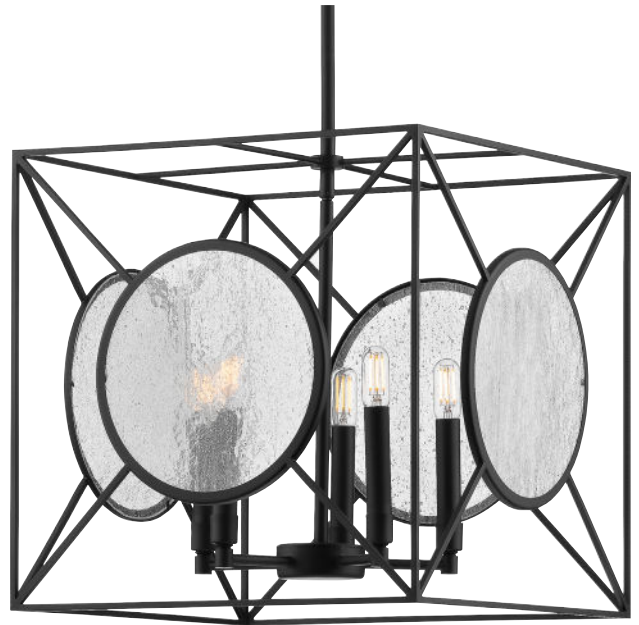

Project: _____

Fixture Type: _____

Location: _____

Contact: _____

P500233-031 Cumberland

Experience the sense of shelter, warmth, and protection offered by the mountain modern glow of this pendant. Let wandering eyes hungry for a satisfying lighting experience satiate their appetites as their gaze feasts upon the artistic yet playful tic-tac-toe pattern intricately woven into the matte black frame. Signature seeded glass panes fosters a gazing window design that grants the light fixture a rustic, modern cabin vibe.

- Signature seeded glass panes fosters a gazing window design that grants the light fixture a rustic, modern cabin vibe.
- Let wandering eyes hungry for a satisfying lighting experience satiate their appetites as their gaze feasts upon the artistic yet playful tic-tac-toe pattern intricately woven into the matte black frame.
- Experience the sense of shelter, warmth, and protection offered by the mountain modern glow of this pendant.
- Ideal for any foyer, dining room, or kitchen.
- Measures 16-1/8-inch width by 17-1/8-inch height.
- Uses five medium base bulbs that are sold separately (60w max - LED or incandescent).
- Able to be fully dimmable with dimmable bulbs.
- Includes installation instructions and mounting hardware.
- Progress Lighting products are designed for exceptional quality, reliability, and functionality.

Category: Pendants

Finish: Matte Black (Painted)

Construction: Steel Construction

Glass/Shade: Clear seeded glass Round Panel

Square: 16-1/8 in
Height: 17-1/8 in
Overall Ht. W/Chain: 83 in

Clear seeded glass Round Panel
Width: 8-7/8 in
Height: 8-7/8 in