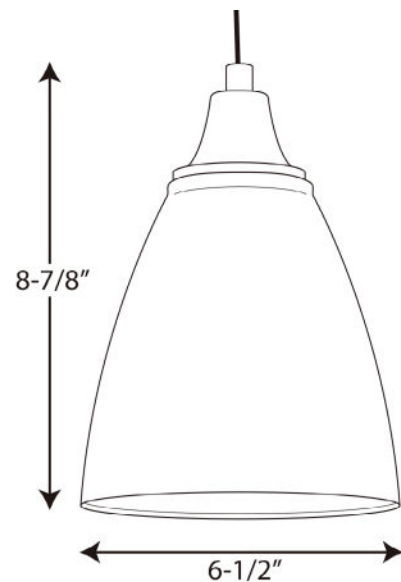

Pure LED

Ceiling cord Mounted • Dry Location Listed PROGRESS LED

Description:

One-light LED pendant features designer oriented details. Brushed Nickel finish with polished white interior. 3000K, 90+ CRI, 623 lumens (source).

Specifications:

- Satin Aluminum, painted white inside aluminum Shade
- White acrylic Diffuser
- Designer oriented details.
- Sleek design.
- Brushed Nickel finish with polished white interior.
- Dimmable to 10% with many ELV dimmers
- 623 lumens 69.2 lumens/watt per module (source)
- 3000K color temperature, 90+ CRI.
- Dimmable to 10% brightness (See Dimming Notes)
- Canopy covers a standard 4" recessed outlet box: 5.125 in W., 1.0625 in depth
- Mounting strap for outlet box included
- 120 in of wire supplied

P5175-0930K9

Dimensions:

Diameter: 6-1/2 in
Height: 8-7/8 in
Overall Ht. W/Cord: 130 in

Satin Aluminum, painted white inside aluminum Shade
Width: 6-1/2 in

P5175-0930K9

Dimming Notes:

P5175-0930K9 is designed to be compatible with many ELV/Reverse Phase controls.