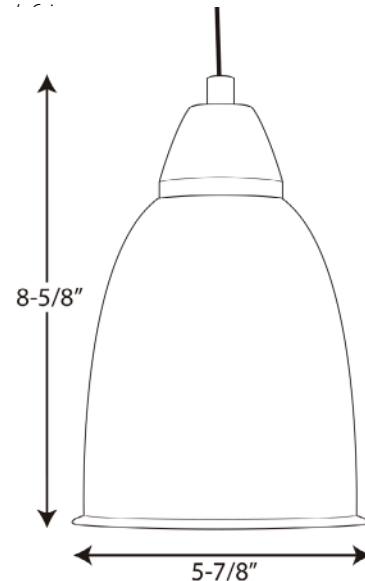

Specifications:

- White polystyrene Shade
- White acrylic Diffuser
- Light commercial LED pendant.
- Frosted acrylic shade.
- Ideal for restaurants, bar and hotel applications.
- Dimmable to 10% with many ELV dimmers
- 623 lumens 69.2 lumens/watt per module (source)
- 3000K color temperature, 90+ CRI.
- Dimmable to 10% brightness (See Dimming Notes)
- Canopy covers a standard 4" recessed outlet box: 5 in W., 1.0625 in depth
- Mounting strap for outlet box included
- 120 in of wire supplied

P5176-2030K9

Dimensions:

Diameter: 5-7/8 in
 Height: 8-5/8 in
 Overall Ht. W/Cord: 130 in

White polystyrene Shade
 Width: 5-13/16 in

P5176-2030K9

Dimming Notes:

P5176-2030K9 is designed to be compatible with many ELV/Reverse Phase controls.