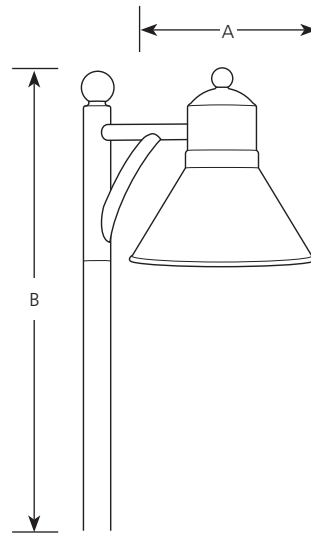

solid state

LED Landscape

Landscape

Catalog No.	Finish		1.5w LED (included)	Dimensions (Inches)	
	Antique Bronze	Black		A	B
P5245	-20	-31		6-1/2	20-3/4

Type	-20	-31
P5245	<input type="checkbox"/>	<input type="checkbox"/>

Specifications:

General

- Powder coat Antique Bronze (-20), Black (-31) finish
- Aluminum construction
- Ground stake, die-cast aluminum, powder coat
- Four feet 18 gauge electric leads

Electrical

- Low voltage
- Recommended P8270 transformer