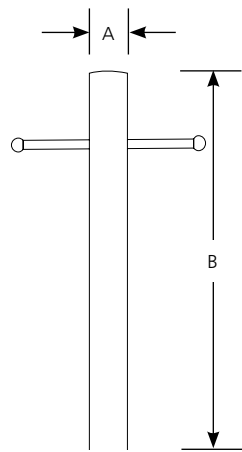

Accessories

Outdoor Posts

Outdoor

Catalog No.	Finish				Photocell	G.C.O.	Dimensions (Inches)	
	Antique Bronze	White	Black	Black			A	B
	P5391	-30	-31					No
P5391	-20PC			-31PC	Yes	No	3	84
P5392				-31PC	Yes	Yes	3	84

Specifications:

General

- Aluminum construction
- .050" aluminum post
- Ladder rest
- Powdercoat Antique Bronze -20PC, White (-30) or Black (-31, -31PC) finishes
- Photocell, turns lantern on at dusk, off at dawn (P5391-20PC, P5391-31PC, P5392-31PC)
- G.C.O. is a weatherproof Grounded Convenience Outlet (P5392-31PC)

Mounting

- In ground mount
- Recommend setting post in concrete fill
- Accepts any single lantern which fits a 3" post
- Can be installed in P8748 surface mounted post adapter

Electrical

- 7/8" feed hole located 15" from bottom of post
- Maximum photocell load rating - 300w, 120V