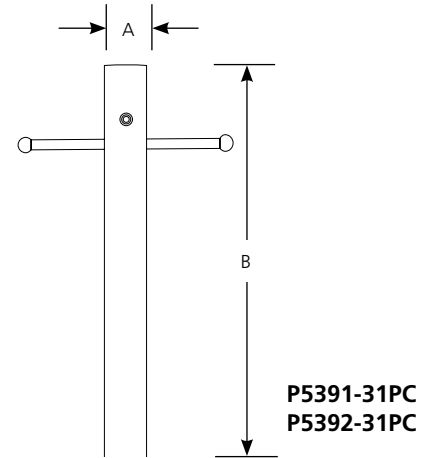

Accessories

Outdoor Posts

Outdoor

Catalog No.	Finish				Photocell	G.C.O.	Dimensions (Inches)	
	Antique Bronze	White	Black	Black			A	B
	P5391	-30	-31					No
P5391	-20PC			-31PC	Yes	No	3	84
P5392				-31PC	Yes	Yes	3	84

Specifications:

General

- Aluminum construction
- .050" aluminum post
- Ladder rest
- Powdercoat Antique Bronze -20PC, White (-30) or Black (-31, -31PC) finishes
- Photocell, turns lantern on at dusk, off at dawn (P5391-20PC, P5391-31PC, P5392-31PC)
- G.C.O. is a weatherproof Grounded Convenience Outlet (P5392-31PC)

Mounting

- In ground mount
- Recommend setting post in concrete fill
- Accepts any single lantern which fits a 3" post
- Can be installed in P8748 surface mounted post adapter

Electrical

- 7/8" feed hole located 15" from bottom of post
- Maximum photocell load rating - 300w, 120V