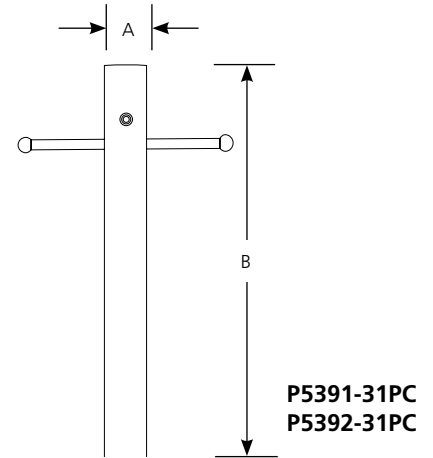

Accessories

Outdoor Posts

Outdoor

Catalog No.	Finish				Photocell	G.C.O.	Dimensions (Inches)	
	Antique Bronze	White	Black	Black			A	B
P5391		-30	-31		No	No	3	84
P5391	-20PC			-31PC	Yes	No	3	84
P5392				-31PC	Yes	Yes	3	84

Specifications:

General

- Aluminum construction
- .050" aluminum post
- Ladder rest
- Powdercoat Antique Bronze -20PC, White (-30) or Black (-31, -31PC) finishes
- Photocell, turns lantern on at dusk, off at dawn (P5391-20PC, P5391-31PC, P5392-31PC)
- G.C.O. is a weatherproof Grounded Convenience Outlet (P5392-31PC)

Mounting

- In ground mount
- Recommend setting post in concrete fill
- Accepts any single lantern which fits a 3" post
- Can be installed in P8748 surface mounted post adapter

Electrical

- 7/8" feed hole located 15" from bottom of post
- Maximum photocell load rating - 300w, 120V