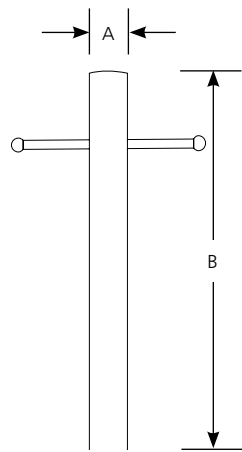

Accessories

Outdoor Posts

Outdoor

Catalog No.	Finish				Photocell	G.C.O.	Dimensions (Inches)	
	Antique Bronze	White	Black	Black			A	B
P5391		-30	-31		No	No	3	84
P5391	-20PC			-31PC	Yes	No	3	84
P5392				-31PC	Yes	Yes	3	84

Specifications:

General

- Aluminum construction
- .050" aluminum post
- Ladder rest
- Powdercoat Antique Bronze -20PC, White (-30) or Black (-31, -31PC) finishes
- Photocell, turns lantern on at dusk, off at dawn (P5391-20PC, P5391-31PC, P5392-31PC)
- G.C.O. is a weatherproof Grounded Convenience Outlet (P5392-31PC)

Mounting

- In ground mount
- Recommend setting post in concrete fill
- Accepts any single lantern which fits a 3" post
- Can be installed in P8748 surface mounted post adapter

Electrical

- 7/8" feed hole located 15" from bottom of post
- Maximum photocell load rating - 300w, 120V