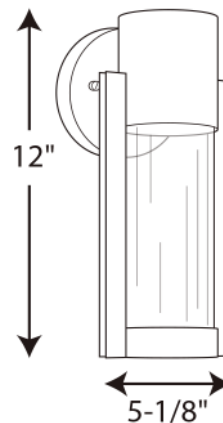

P560051-020-30

Dimensions:

Width: 5-1/8 in
Height: 12 in
Depth: 5-3/4 in
H/CTR: 2-1/4 in

Clear glass Diffuser
Width: 3-1/8 in
Height: 8-3/8 in

P560051-020-30

Dimming Notes:

P560051-020-30 is designed to be compatible with many Triac/Forward Phase ELV/Reverse Phase controls.