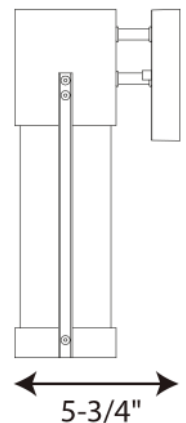

Specifications:

- Clear glass Diffuser
- A modern outdoor LED sconce.
- LED source provides energy efficient source with low maintenance and cost savings benefits
- Features an architectural-inspired open linear frame and clear glass diffuser
- Finished in Antique Bronze
- 623 lumens 69.2 lumens/watt per module
- Meets California Title 24 - JA8 - 2016.
- 3000K color temperature, 90+ CRI.
- Dimmable to 10% brightness (See Dimming Notes)
- Back plate covers a standard 4" recessed outlet box: 4.75 in W., 1 in ht., 4.75 in depth
- Mounting strap for outlet box included
- 6 in of wire supplied

P560051-020-30

Dimensions:

Width: 5-1/8 in
Height: 12 in
Depth: 5-3/4 in
H/CTR: 2-1/4 in

Clear glass Diffuser
Width: 3-1/8 in
Height: 8-3/8 in

P560051-020-30

Dimming Notes:

P560051-020-30 is designed to be compatible with many Triac/Forward Phase ELV/Reverse Phase controls.