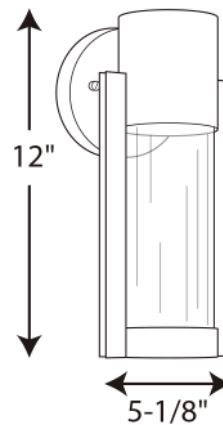

### Dimensions:

Width: 5-1/8 in  
Height: 12 in  
Depth: 5-3/4 in  
H/CTR: 2-1/4 in

Clear glass Diffuser  
Width: 3-1/8 in  
Height: 8-3/8 in

**Dimming Notes:**

---

P560051-082-30 is designed to be compatible with many Triac/Forward Phase ELV/Reverse Phase controls.