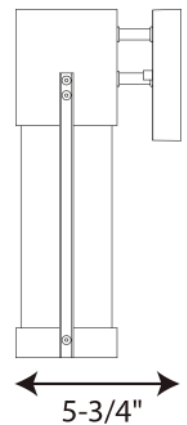

### Specifications:

- Clear glass Diffuser
- A modern outdoor LED sconce.
- LED source provides energy efficient source with low maintenance and cost savings benefits
- Features an architectural-inspired open linear frame and clear glass diffuser
- Finished in Metallic Gray
- 623 lumens 69.2 lumens/watt per module
- Meets California Title 24 - JA8 - 2016.
- 3000K color temperature, 90+ CRI.
- Dimmable to 10% brightness (See Dimming Notes)
- Back plate covers a standard 4" recessed outlet box: 4.75 in W., 1 in ht., 4.75 in depth
- Mounting strap for outlet box included
- 6 in of wire supplied

### Dimensions:

Width: 5-1/8 in  
Height: 12 in  
Depth: 5-3/4 in  
H/CTR: 2-1/4 in

Clear glass Diffuser  
Width: 3-1/8 in  
Height: 8-3/8 in

**Dimming Notes:**

---

P560051-082-30 is designed to be compatible with many Triac/Forward Phase ELV/Reverse Phase controls.