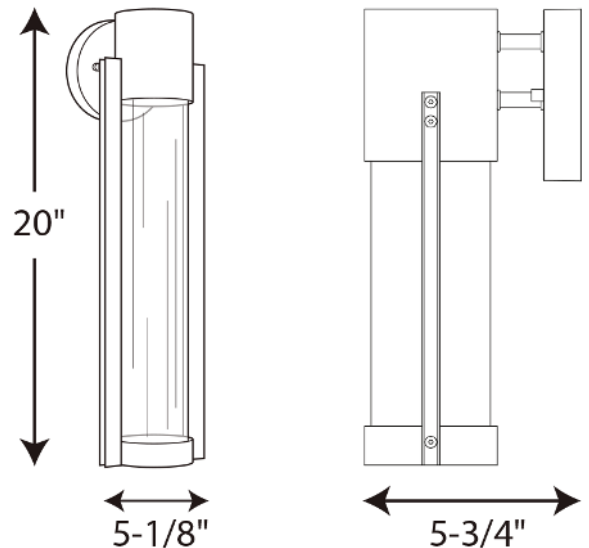

Z-1030 LED

Wall Mounted • Wet Location Listed PROGRESS LED

Description:

A modern medium outdoor LED sconce with an architectural-inspired open linear frame and clear glass diffuser. Finished in Satin White.

Specifications:

- Clear glass Diffuser
- A modern outdoor LED sconce.
- LED source provides energy efficient source with low maintenance and cost savings benefits
- Features an architectural-inspired open linear frame and clear glass diffuser
- Finished in Satin White
- 624 lumens 66 lumens/watt per module (source)
- 3000K color temperature, 90+ CRI.
- Meets California Title 24 - JA8 - 2016.
- Dimmable to 10% brightness (See Dimming Notes)
- Back plate covers a standard 4" recessed outlet box: 4.75 in W., 1 in ht., 4.75 in depth
- Mounting strap for outlet box included
- 6 in of wire supplied

P560056-030-30

Dimensions:

Width: 5-1/8 in
Height: 20 in
Depth: 5-3/4 in
H/CTR: 2-1/4 in

Clear glass Diffuser
Width: 3-1/8 in
Height: 16-5/16 in

P560056-030-30

Dimming Notes:

P560056-030-30 is designed to be compatible with many Triac/Forward Phase ELV/Reverse Phase controls.