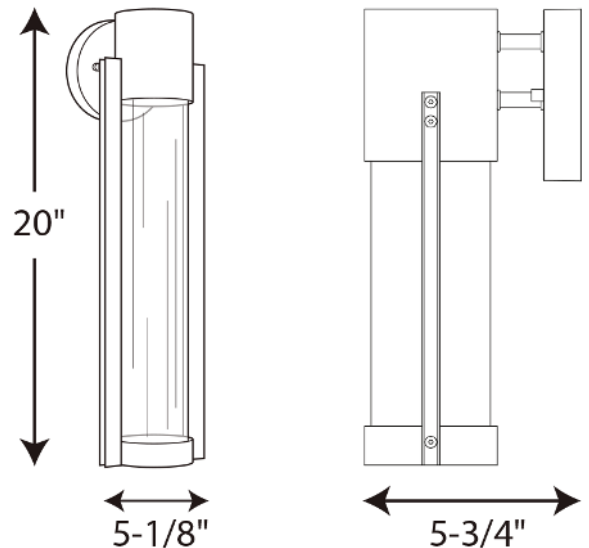

### Specifications:

- Clear glass Diffuser
- A modern outdoor LED sconce.
- LED source provides energy efficient source with low maintenance and cost savings benefits
- Features an architectural-inspired open linear frame and clear glass diffuser
- Finished in Black
- 624 lumens 66 lumens/watt per module (source)
- 3000K color temperature, 90+ CRI.
- Meets California Title 24 - JA8 - 2016.
- Dimmable to 10% brightness (See Dimming Notes)
- Back plate covers a standard 4" recessed outlet box: 4.75 in W., 1 in ht., 4.75 in depth
- Mounting strap for outlet box included
- 6 in of wire supplied

### Dimensions:

Width: 5-1/8 in  
Height: 20 in  
Depth: 5-3/4 in  
H/CTR: 2-1/4 in

Clear glass Diffuser  
Width: 3-1/8 in  
Height: 16-5/16 in

**Dimming Notes:**

---

P560056-031-30 is designed to be compatible with many Triac/Forward Phase ELV/Reverse Phase controls.