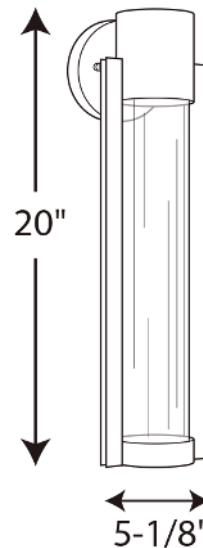

Z-1030 LED

Wall Mounted • Wet Location Listed PROGRESS LED

Description:

A modern medium outdoor LED sconce with an architectural-inspired open linear frame and clear glass diffuser. Finished in Metallic Gray.

Specifications:

- Clear glass Diffuser
- A modern outdoor LED sconce.
- LED source provides energy efficient source with low maintenance and cost savings benefits
- Features an architectural-inspired open linear frame and clear glass diffuser
- Finished in Metallic Gray
- 624 lumens 66 lumens/watt per module (source)
- 3000K color temperature, 90+ CRI.
- Meets California Title 24 - JA8 - 2016.
- Dimmable to 10% brightness (See Dimming Notes)
- Back plate covers a standard 4" recessed outlet box: 4.75 in W., 1 in ht., 4.75 in depth
- Mounting strap for outlet box included
- 6 in of wire supplied

P560056-082-30

Dimensions:

Width: 5-1/8 in
 Height: 20 in
 Depth: 5-3/4 in
 H/CTR: 2-1/4 in

Clear glass Diffuser
 Width: 3-1/8 in
 Height: 16-5/16 in

Dimming Notes:

P560056-082-30 is designed to be compatible with many Triac/Forward Phase ELV/Reverse Phase controls.