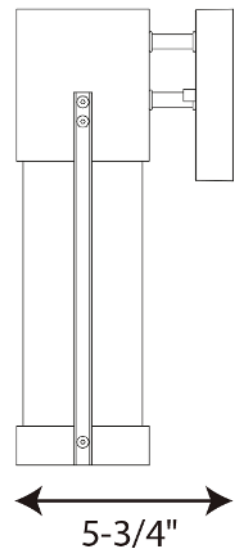

Z-1030 LED

Wall Mounted • Wet Location Listed PROGRESS LED

Description:

A modern medium outdoor LED sconce with an architectural-inspired open linear frame and clear glass diffuser. Finished in Metallic Gray.

Specifications:

- Clear glass Diffuser
- A modern outdoor LED sconce.
- LED source provides energy efficient source with low maintenance and cost savings benefits
- Features an architectural-inspired open linear frame and clear glass diffuser
- Finished in Metallic Gray
- 624 lumens 66 lumens/watt per module (source)
- 3000K color temperature, 90+ CRI.
- Meets California Title 24 - JA8 - 2016.
- Dimmable to 10% brightness (See Dimming Notes)
- Back plate covers a standard 4" recessed outlet box: 4.75 in W., 1 in ht., 4.75 in depth
- Mounting strap for outlet box included
- 6 in of wire supplied

P560056-082-30

Dimensions:

Width: 5-1/8 in
 Height: 20 in
 Depth: 5-3/4 in
 H/CTR: 2-1/4 in

Clear glass Diffuser
 Width: 3-1/8 in
 Height: 16-5/16 in

Dimming Notes:

P560056-082-30 is designed to be compatible with many Triac/Forward Phase ELV/Reverse Phase controls.