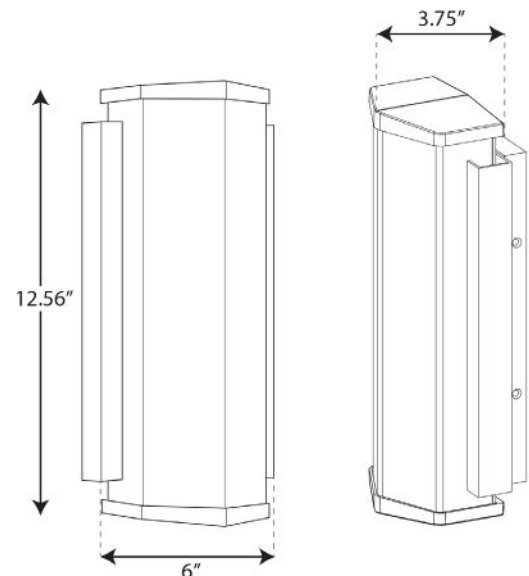

Z-1070 LED

Wall Mounted Vertical Only • Wet Location Listed

PROGRESS LED

Description:

Enjoy the tranquil experience and the transformational environment created by this LED outdoor sconce. An elongated acrylic shade is the hallmark of this simple, sophisticated design that can be installed in both indoor and outdoor locations. The shade is held in place by a simple metal bar with a classic metallic gray finish. Vertical mounted only.

Specifications:

- White acrylic Diffuser
- An elongated acrylic shade is the hallmark of this simple, sophisticated design that can be installed in both indoor and outdoor locations.
- The shade is held in place by a simple metal bar with a classic metallic gray finish.
- Enjoy the tranquil experience and the transformational environment created by this LED outdoor sconce.
- Ideal for any foyer, bedroom, entryway, porch, or patio.
- Perfect for transitional, modern, or contemporary settings.
- Measures 6-inch width by 12-1/26-inch height.
- Uses one integrated LED (11w max).
- Compatible with many Triac/ELV dimmers (see dimming controls)
- Includes installation instructions and mounting hardware.
- Progress Lighting products are designed for exceptional quality, reliability, and functionality.
- Dimmable to 10% brightness (See Dimming Notes)
- Canopy covers a standard 4" recessed outlet box: 4.75 in W., 10.25 in ht., 0.75 in depth
- Mounting backplate for outlet box included
- 6 in of wire supplied
- Americans With Disabilities Act (ADA) compliant

P560208-082-30

Dimensions:

Width: 6 in
Height: 12-9/16 in
Depth: 3-3/4 in
H/CTR: 6-1/88 in

White acrylic Diffuser
Width: 4-7/16 in
Height: 12 in

Dimming Notes:

P560208-082-30 is designed to be compatible with many Triac/ELV controls.