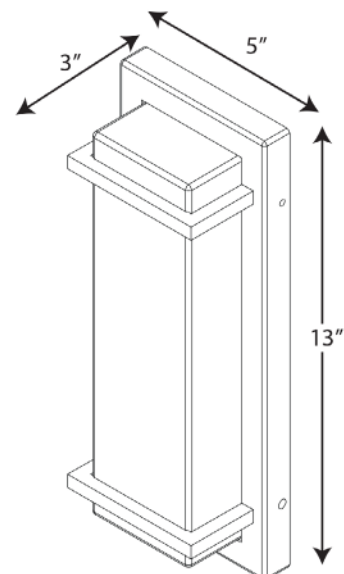

Z-1080 LED

 Wall Mounted Vertical Only • Wet Location Listed **PROGRESS LED**

Description:

Transform the mundane everyday with the sophisticated styling of this LED outdoor sconce. A smooth, elongated frame with a black finish dominates the design and exudes a modern attitude perfect for indoor or outdoor spaces. A beautiful, acrylic shade stretches into a rectangular form, held in place by simple metal bars at each end for a picture-perfect finish. Vertical mount only.

Specifications:

- White acrylic Diffuser
- A beautiful, acrylic shade stretches into a rectangular form, held in place by simple metal bars at each end for a picture-perfect finish.
- A smooth, elongated frame with a black finish dominates the design and exudes a modern attitude perfect for indoor or outdoor spaces.
- Transform the mundane everyday with the sophisticated styling of this LED outdoor sconce.
- Ideal for any foyer, bedroom, entryway, porch, or patio.
- Perfect for transitional, modern, or contemporary settings.
- Measures 5-inch width by 13-inch height.
- Uses one integrated LED (11w max).
- Compatible with many Triac/ELV dimmers (see dimming controls)
- Includes installation instructions and mounting hardware.
- Progress Lighting products are designed for exceptional quality, reliability, and functionality.
- Dimmable to 10% brightness (See Dimming Notes)
- Canopy covers a standard 4" recessed outlet box: 4.75 in W., 12.5 in ht., 1.875 in depth
- Mounting backplate for outlet box included
- 6 in of wire supplied
- Americans With Disabilities Act (ADA) compliant

P560210-031-30

Dimensions:

Width: 5 in
Height: 13 in
Depth: 3 in
H/CTR: 6-1/2 in

White acrylic Diffuser
Width: 4-1/8 in
Height: 12-1/8 in

Dimming Notes:

P560210-031-30 is designed to be compatible with many Triac/ELV controls.