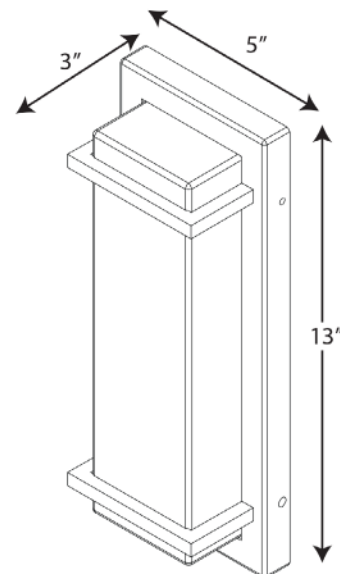

Z-1080 LED

Wall Mounted Vertical Only • Wet Location Listed

PROGRESS LED

Description:

Transform the mundane everyday with the sophisticated styling of this LED outdoor sconce. A smooth, elongated frame with a metallic gray finish dominates the design and exudes a modern attitude perfect for indoor or outdoor spaces. Beautiful acrylic shade stretch into a rectangular form, held in place by simple metal bars at each end for a picture-perfect finish. Vertical mount only.

Specifications:

- White acrylic Diffuser
- Beautiful acrylic shade stretch into a rectangular form, held in place by simple metal bars at each end for a picture-perfect finish.
- A smooth, elongated frame with a metallic gray finish dominates the design and exudes a modern attitude perfect for indoor or outdoor spaces.
- Transform the mundane everyday with the sophisticated styling of this LED outdoor sconce.
- Ideal for any foyer, bedroom, entryway, porch, or patio.
- Perfect for transitional, modern, or contemporary settings.
- Measures 5-inch width by 13-inch height.
- Uses one integrated LED (11w max).
- Compatible with many Triac/ELV dimmers (see dimming controls)
- Includes installation instructions and mounting hardware.
- Progress Lighting products are designed for exceptional quality, reliability, and functionality.
- Dimmable to 10% brightness (See Dimming Notes)
- Canopy covers a standard 4" recessed outlet box: 4.75 in W., 12.5 in ht., 1.875 in depth
- Mounting backplate for outlet box included
- 6 in of wire supplied
- Americans With Disabilities Act (ADA) compliant

P560210-082-30

Dimensions:

Width: 5 in
 Height: 13 in
 Depth: 3 in
 H/CTR: 6-1/2 in

White acrylic Diffuser
 Width: 4-1/8 in
 Height: 12-1/8 in

Dimming Notes:

P560210-082-30 is designed to be compatible with many Triac/ELV controls.