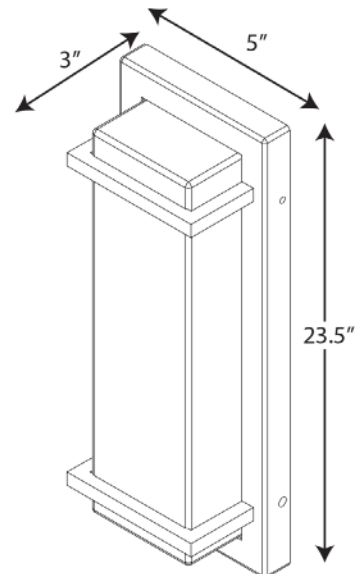

Z-1080 LED

Wall Mounted Vertical Only • Wet Location Listed

Description:

Transform the mundane everyday with the sophisticated styling of this LED outdoor sconce. A smooth, elongated frame with a black finish dominates the design and exudes a modern attitude perfect for indoor or outdoor spaces. Beautiful acrylic shades stretch into a rectangular form, held in place by simple metal bars at each end for a picture-perfect finish. Vertical mount only.

Specifications:

- White acrylic Diffuser
- Beautiful acrylic shades stretch into a rectangular form, held in place by simple metal bars at each end for a picture-perfect finish.
- A smooth, elongated frame with a black finish dominates the design and exudes a modern attitude perfect for indoor or outdoor spaces.
- Transform the mundane everyday with the sophisticated styling of this LED outdoor sconce.
- Ideal for any foyer, bedroom, entryway, porch, or patio.
- Perfect for transitional, modern, or contemporary settings.
- Measures 5-inch width by 23-1/2-inch height.
- Uses two integrated LED (11w max).
- Compatible with many Triac/ELV dimmers (see dimming controls)
- Includes installation instructions and mounting hardware.
- Progress Lighting products are designed for exceptional quality, reliability, and functionality.
- Dimmable to 10% brightness (See Dimming Notes)
- Canopy covers a standard 4" recessed outlet box: 4.75 in W., 23.25 in ht., 0.75 in depth
- Mounting backplate for outlet box included
- 6 in of wire supplied
- Americans With Disabilities Act (ADA) compliant

P560211-031-30

Dimensions:

Width: 5 in
Height: 23-1/2 in
Depth: 3 in
H/CTR: 11-3/4 in

White acrylic Diffuser
Width: 4-1/8 in
Height: 22-5/8 in

P560211-031-30

Dimming Notes:

P560211-031-30 is designed to be compatible with many Triac/ELV controls.