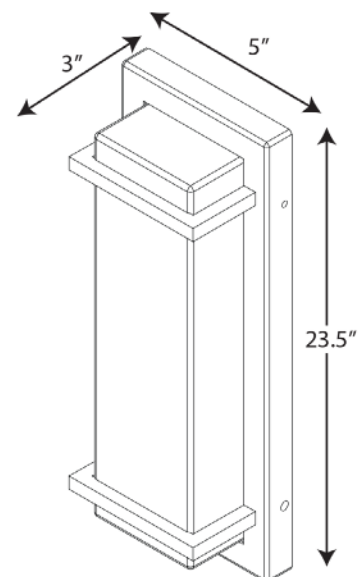

### Specifications:

- White acrylic Diffuser
- Beautiful acrylic shades stretch into a rectangular form, held in place by simple metal bars at each end for a picture-perfect finish.
- A smooth, elongated frame with a metallic gray finish dominates the design and exudes a modern attitude perfect for indoor or outdoor spaces.
- Transform the mundane everyday with the sophisticated styling of this LED outdoor sconce.
- Ideal for any foyer, bedroom, entryway, porch, or patio.
- Perfect for transitional, modern, or contemporary settings.
- Measures 5-inch width by 23-1/2-inch height.
- Uses two integrated LED (11w max).
- Compatible with many Triac/ELV dimmers (see dimming controls)
- Includes installation instructions and mounting hardware.
- Progress Lighting products are designed for exceptional quality, reliability, and functionality.
- Dimmable to 10% brightness (See Dimming Notes)
- Canopy covers a standard 4" recessed outlet box: 4.75 in W., 23.25 in ht., 0.75 in depth
- Mounting backplate for outlet box included
- 6 in of wire supplied
- Americans With Disabilities Act (ADA) compliant

### Dimensions:

Width: 5 in  
 Height: 23-1/2 in  
 Depth: 3 in  
 H/CTR: 11-3/4 in

White acrylic Diffuser  
 Width: 4-1/8 in  
 Height: 22-5/8 in

**Dimming Notes:**

---

P560211-082-30 is designed to be compatible with many Triac/ELV controls.