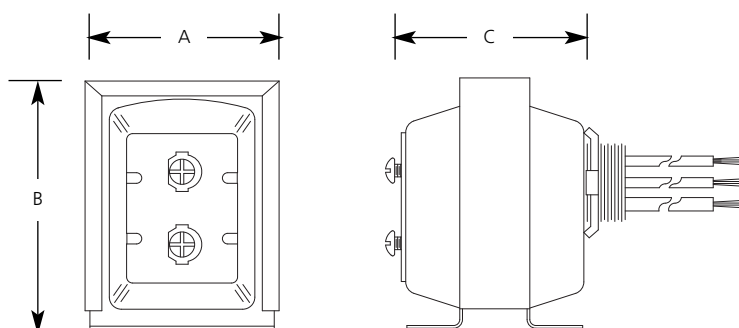

Type _____

-01

P5969

Catalog No.	Finish	Lamping	Dimensions (Inches)		
	Unfinished		A	B	C
P5969	-01	10VA - 120/60v	2	2-5/8	1-7/8

Specifications:

General

- Open coil style transformer

Mounting

- Wall, ceiling or floor mount onto an outlet box
- Threaded nipple with lock nut provided for direct connection to the outside of an outlet box cover
- Mounting feet with four holes provided (Hole spacing: 1-1/2" x 1-5/16")

Electrical

- Screw terminals for the 16v side
- 7 " wire leads for the 120v side.

Labeling

- UL-CUL indoor listing