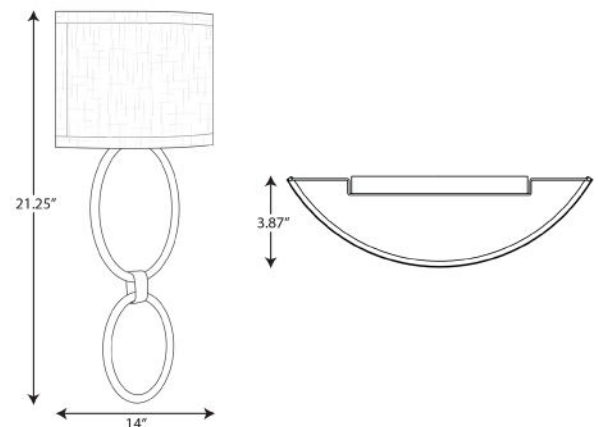

### Description:

This wall sconce is ideal for corridor and hotel lighting. Circular forms created a stunning brushed nickel frame. The light fixture is topped by a summer linen shade that creates a calming glow sure to welcome tired travelers.

### Specifications:

- Summer Linen fabric Shade
- This wall sconce is ideal for corridor and hotel lighting.
- Circular forms created a stunning brushed nickel frame.
- The light fixture is topped by a summer linen shade that creates a calming glow sure to welcome tired travelers.
- Ideal for any hallway, foyer, living room, sitting room, or bedroom.
- Perfect for mid-century modern, transitional, modern, or contemporary settings.
- Measures 14-inch width by 21-1/4-inch height.
- Uses one LED module (9w max).
- Compatible with many Triac/ELV dimmers (see dimming controls)
- Includes installation instructions and mounting hardware.
- Progress Lighting products are designed for exceptional quality, reliability, and functionality.
- Dimmable to 10% brightness (See Dimming Notes)
- Canopy covers a standard 4" recessed outlet box: 8 in W., 6.5 in ht., 0.812 in depth
- Mounting plate for outlet box included
- 6 in of wire supplied
- Americans With Disabilities Act (ADA) compliant

### Dimensions:

Width: 14 in  
 Height: 21-1/4 in  
 Depth: 3-7/8 in  
 H/CTR: 3-1/4 in

Summer Linen fabric Shade  
 Width: 16-7/8 in  
 Height: 7-5/16 in

**Dimming Notes:**

---

P710058-009-30 is designed to be compatible with many Triac/ELV controls.