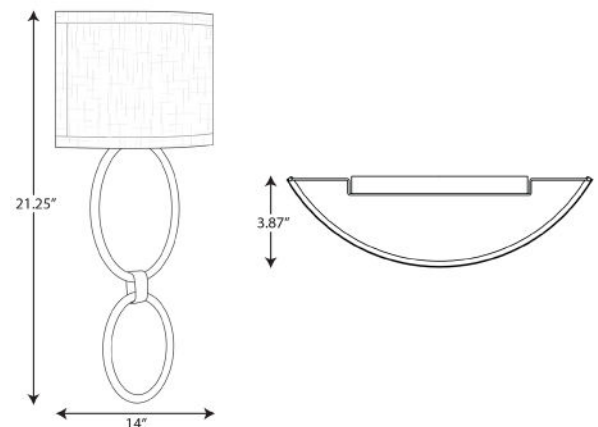

### Specifications:

- Summer Linen fabric Shade
- This wall sconce is ideal for corridor and hotel lighting.
- Circular forms created a stunning black frame.
- The light fixture is topped by a summer linen shade that creates a calming glow sure to welcome tired travelers.
- Ideal for any hallway, foyer, living room, sitting room, or bedroom.
- Perfect for mid-century modern, transitional, modern, or contemporary settings.
- Measures 14-inch width by 21-1/4-inch height.
- Uses one LED module (9w max).
- Compatible with many Triac/ELV dimmers (see dimming controls)
- Includes installation instructions and mounting hardware.
- Progress Lighting products are designed for exceptional quality, reliability, and functionality.
- Dimmable to 10% brightness (See Dimming Notes)
- Canopy covers a standard 4" recessed outlet box: 8 in W., 6.5 in ht., 0.812 in depth
- Mounting plate for outlet box included
- 6 in of wire supplied
- Americans With Disabilities Act (ADA) compliant

### Dimensions:

Width: 14 in  
 Height: 21-1/4 in  
 Depth: 3-7/8 in  
 H/CTR: 3-1/4 in

Summer Linen fabric Shade  
 Width: 16-7/8 in  
 Height: 7-5/16 in

**Dimming Notes:**

---

P710058-031-30 is designed to be compatible with many Triac/ELV controls.