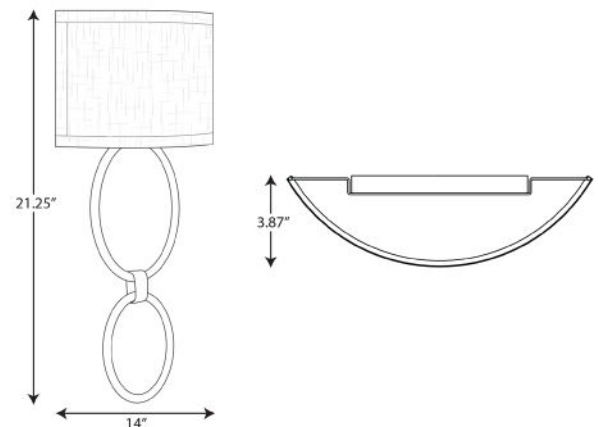

LED Shaded Sconce

Wall Mounted • Damp Location Listed PROGRESS LED

Description:

This wall sconce is ideal for corridor and hotel lighting. Circular forms created a stunning brushed bronze frame. The light fixture is topped by a summer linen shade that creates a calming glow sure to welcome tired travelers.

Specifications:

- Summer Linen fabric Shade
- This wall sconce is ideal for corridor and hotel lighting.
- Circular forms created a stunning brushed bronze frame.
- The light fixture is topped by a summer linen shade that creates a calming glow sure to welcome tired travelers.
- Ideal for any hallway, foyer, living room, sitting room, or bedroom.
- Perfect for mid-century modern, transitional, modern, or contemporary settings.
- Measures 14-inch width by 21-1/4-inch height.
- Uses one LED module (9w max).
- Compatible with many Triac/ELV dimmers (see dimming controls)
- Includes installation instructions and mounting hardware.
- Progress Lighting products are designed for exceptional quality, reliability, and functionality.
- Dimmable to 10% brightness (See Dimming Notes)
- Canopy covers a standard 4" recessed outlet box: 8 in W., 6.5 in ht., 0.812 in depth
- Mounting plate for outlet box included
- 6 in of wire supplied
- Americans With Disabilities Act (ADA) compliant

P710058-109-30

Dimensions:

Width: 14 in
 Height: 21-1/4 in
 Depth: 3-7/8 in
 H/CTR: 3-1/4 in

Summer Linen fabric Shade
 Width: 16-7/8 in
 Height: 7-5/16 in

Dimming Notes:

P710058-109-30 is designed to be compatible with many Triac/ELV controls.