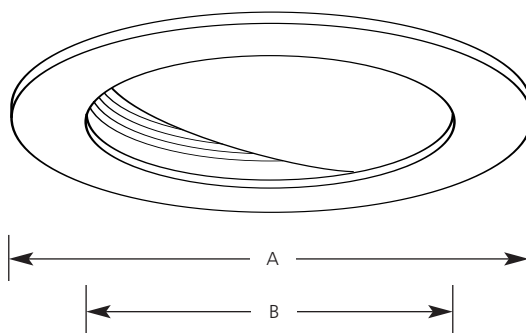

Type _____

-09 -31
P8047

Catalog No.	Finish		Dimensions (Inches)	
	Nickel	Black	A	B
P8047	-09	-31	5	3-1/2

Lamp Wattage

Housing	IC	Non-IC
P831-AT	40w PAR16,35w R20/PAR20	40w PAR16,35w R20/PAR20
P830-TG	40w PAR16,35w R20/PAR20	40w PAR16,35w R20/PAR20
P832-TG	40w PAR16,35w R20/PAR20	40w PAR16,35w R20/PAR20

Specifications:

Flange

- Bright white powdered painted metal flange
- No light leaks around trim flange
- Covers irregular ceiling openings

Labels

- UL-CUL damp location listed

Trim

- Steel construction
- Push-in Leaf Spring installation
- Lamp tilts 20 degrees., 360-degree positioning
- Black internal baffle
- Socket mounts to trim for optimum performance and consistent lamp position
- Bright white powdered painted eyelid

P8047-31 / P830TG or P831AT or P832TG

4" Wall Washer

Report No. 98252

No. Lamps: 1 Type: 30R20 Lumens: 300

Reflectances: 80% Ceil., 50% Wall, 20% Floor

INITIAL FOOTCANDLE READINGS

Two Feet from Wall

Dist. from Ceiling	Two Foot Centers		Three Foot Centers		
	Fixture	Fixture	Fixture	Fixture	
1	0.5	0.5	0.5	0.5	0.5
2	0.9	0.9	0.8	0.8	0.8
3	1.5	1.5	1.1	1.2	1.1
4	1.5	1.5	1.0	1.1	1.0
5	1.3	1.3	0.9	1.0	0.9
6	1.1	1.1	0.8	0.9	0.8
7	1.0	1.0	0.7	0.8	0.7
8	0.9	0.9	0.6	0.7	0.6
9	0.8	0.8	0.6	0.7	0.6

Three Feet from Wall

Dist. from Ceiling	Three Foot Centers			Four Foot Centers	
	Fixture	Fixture	Fixture	Fixture	Fixture
1	0.2	0.2	0.2	0.2	0.2
2	0.3	0.3	0.3	0.3	0.3
3	0.4	0.5	0.4	0.4	0.4
4	0.6	0.7	0.6	0.5	0.5
5	0.7	0.8	0.7	0.6	0.6
6	0.6	0.8	0.6	0.6	0.6
7	0.6	0.7	0.6	0.5	0.5
8	0.6	0.7	0.6	0.5	0.5
9	0.6	0.7	0.6	0.5	0.5