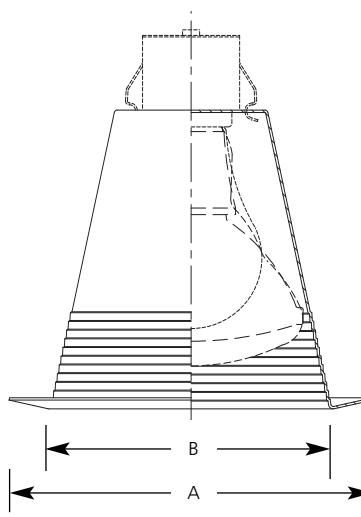

Incandescent
Trims

5" Deep Baffle

Recessed

Type _____
 -20 -28 -31 -36
 P8175

| Catalog No. | Finish | | | | Dimensions (Inches) | |
|-------------|----------------|-------|-------|----------|---------------------|-------|
| | Antique Bronze | White | Black | Chestnut | A | B |
| P8175 | -20 | -28 | -31 | -36 | 6-1/8 | 4-5/8 |

Specifications:

Flange

- Bright white powder painted metal flange

Trim

- All aluminum construction
- Both units are one-piece construction with integral flange
- No light leaks around trim flange
- Socket mounts to trim for optimum performance and consistent lamp position
- Positive upward spring action for trim retention forces trim to fit snugly against the ceiling
- Powder painted bright white or black