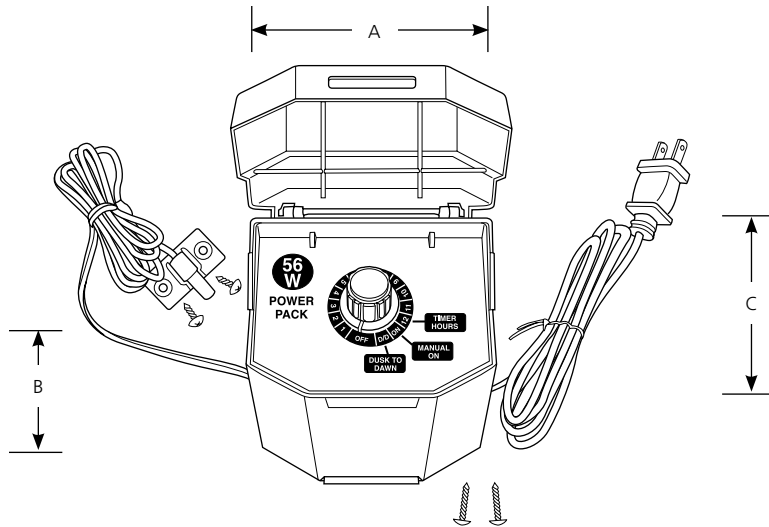

Type _____
 -31
 P8270

Catalog No.	Finish Black	Timer	Photocell	Dimensions (Inches)		
				A	B	C
P8270	-31	Yes	Yes	4-1/8	5-5/8	3-1/2

Specifications:

Electrical

- Electronic transformer (total fixture wattage not to exceed 45 watts)
- Non-metallic housing prevents rust and corrosion
- Includes built in photocell
 - on at dusk, off at dawn
 - Timer control
 - Manual override
- Outdoor installation
- Cord/plug set (attach to an unswitched GFCI outlet)
- Easy 12V cable attachment